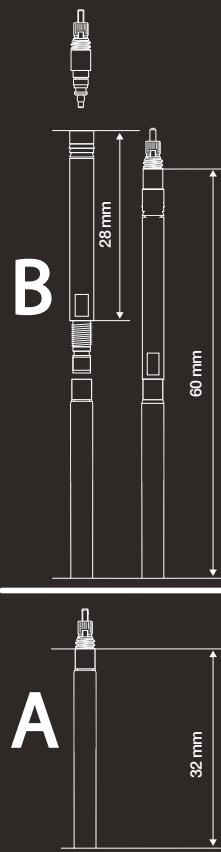

7584802X 06/18
REF : 407 993 01

MAVIC

**Chambre à air
+ prolongateur
Innertube
+ extender**

STANDARD BUTYL
PRESTA 32mm
WITH REMOVABLE VALVE CORE
25-32 (700x25-32c)
125g

pantone 012 c

pantone black