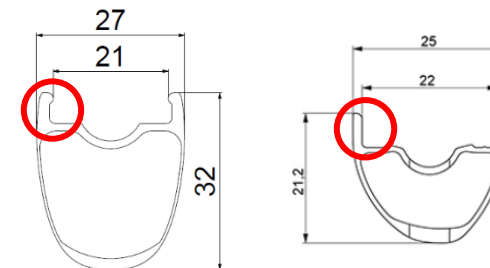

ETRTO / ISO RECOMMENDED RIM-TYRE COMBINATION

Understand everything about rim and tyre compatibility

What is ETRTO ?

ETRTO stands for European Tyre and Rim Technical Organisation.

This organisation developed the ISO 5775 norm to standardise, among others, bike rim and tyre interfaces.

Authorised tyre and rim compatibility in the following charts are directly issued from this norm.

28-622 / 700x28C / 28x1.1

3 notations, same tyre dimension

- ETRTO 28-622 : Width and inner diameter of the tyre in millimeter
- French 700x28C : Approximate outer diameter and width of the tyre in millimeter
- Imperial 28x1.1 : Approximate outer diameter and width of the tyre in inches

TC or TSS ?

- TC : Tubeless Crotchet, rim's internal flanges have hooks to maintain the tyre
- TSS : Tubeless Straight Side, rim's internal flanges have no hooks

Pro tips

- TSS compatible tyres can usually also be used on TC setups, but TC compatible tyres can't be used on TSS setups
- TSS runs at lower pressures than TC