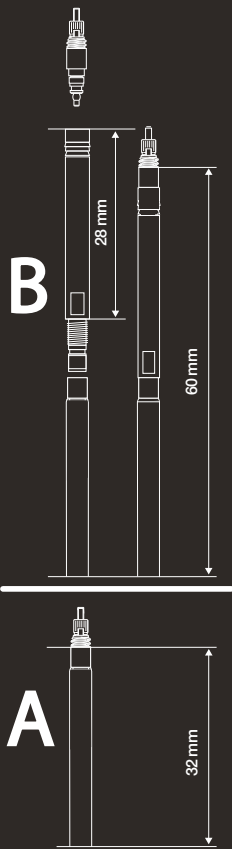

7584801X 06/18
REF : 407 992 01

MAVIC

**Chambre a air
+ prolongateur
Innertube
+ extender**

STANDARD BUTYL
PRESTA 32mm
WITH REMOVABLE VALVE CORE
23-25 (700x23-25c)
105g

pantone 012 c

pantone black