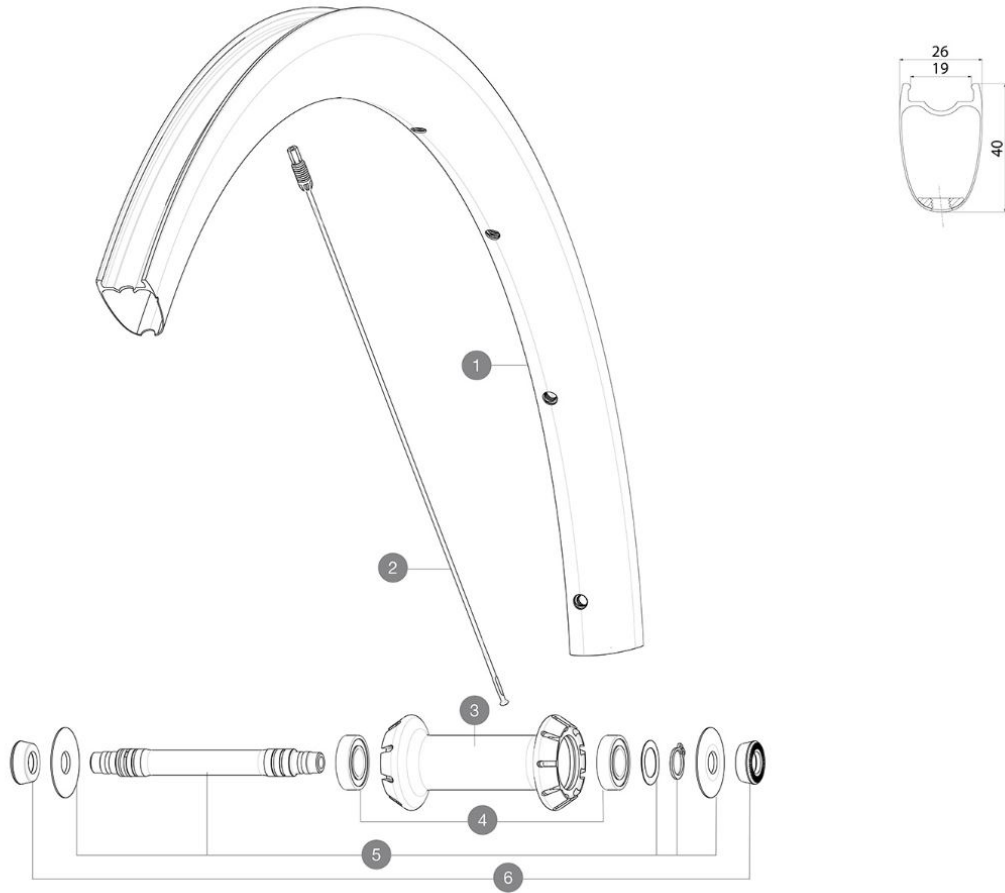

ASTM CATEGORY 1 : road only

REFERENZEN RÄDER

RIMS

&NBSP;:

1	V00063001	Kit Front rim Cosmic SLR40 Ltd
---	-----------	--------------------------------

SPOKES

2	V3669501	Kit 9 Ft Cosmic SLR40 aero ss spk 277 M6
---	----------	--

HUB SHELLS

3	N/A	NABENKÖRPER
4	M40078	FRONT HUB 6901 BEARINGS
5	V2375801	Kit front axle RB for QRM auto hub + hoobster + wave washer

ADAPTERS

6	35117301	FRONT OR REAR FORK REST KIT R-SYS 2013
---	----------	--

COMPATIBILITY

Freewheel: Shimano/Sram, convertible to Campagnolo ED11, N3W and XD-R with optional driver bodies	
---	--

Specifications

FELGEN

- **Material** : 100% carbon fiber
 - **Height** : 40 mm
 - **Valve hole diameter** : 6.5 mm
 - **Tire** : UST Tubeless and tubetype
 - **Internal width** : 19 mm
 - **ETRTO size** : 622x19TC
- Fore Carbon tapeless tubeless technology
UST Tubeless Ready

SPEICHEN

- **Material** : steel
 - **Shape** : straight pull, elliptical aero, double butted (patented)
 - **Nipples** : Fore integrated aluminum
 - **Count** : front 18, rear 24
 - **Lacing** : front radial, rear Isopulse
- Isopulse lacing design