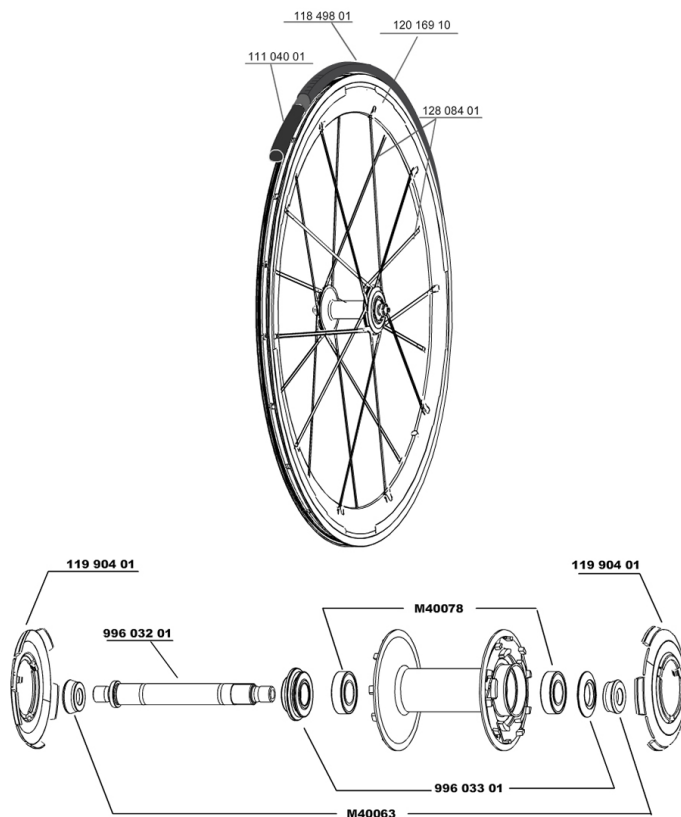

REFERENZEN RÄDER

111672 COSMIC CARBONE SLR011FRT WTS

RIMS

&NBSP;:

12016910	FRONT COSMIC CARBONE SLR RIM
----------	------------------------------

SPOKES

12808401	5 COSMIC CARBONE SLR FRT/OPP.DRV SPOKES + 2 CAPS
----------	--

HUB SHELLS

M40063	2 FRONT AXLE FORK SUPPORT
99603301	ADJUST.NUT+CAP COS.CARB.ULTIMATE
M40078	FRONT HUB 6901 BEARINGS
11990401	FRONT & OPP.DRIVE SIDE COS.CARB.SLR HUB CAP
99603201	FRT AXLE COS.CARBONE ULTIMATE

MAINTENANCE

11104001	Chambres à air 48mm
----------	---------------------

TYRES

11849801	Yksion Griplink 23
----------	--------------------

MAVIC *Cosmic Carbone SLR*

Specifications

RADGEWICHTE

Radgewicht