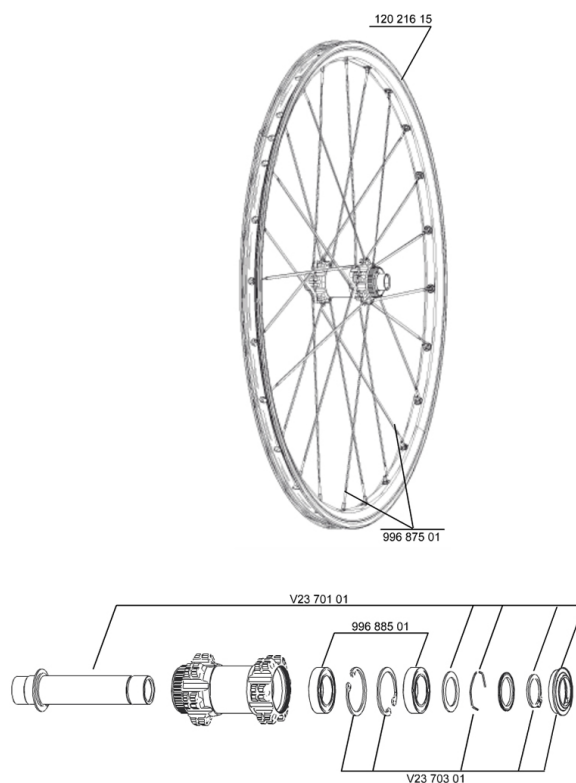

MAVIC Crossride Disc 15mm

1
2011
FRONT

REFERENZEN RÄDER

111850 CROSSRIDE D011 15MMDCL+AD
FRT

111853 CROSSRIDE D011 15MMDCL+AD PR

RIMS

&NBSP;;

12021615 FRONT/REAR CROSSRIDE DISC 11 RIM

HUB SHELLS

V2370301 FRONT AUTO ADJUST.PLAY KIT 15MM AXLE

99688501 BEARING KIT 9/15 D6T HUB

V2370101 KIT FRONT AXLE 15MM CROSSONE/-RIDE/-ROC - while stock last

MAVIC *Crossride Disc 15mm***Specifications****RADGEWICHTE**

Radgewicht