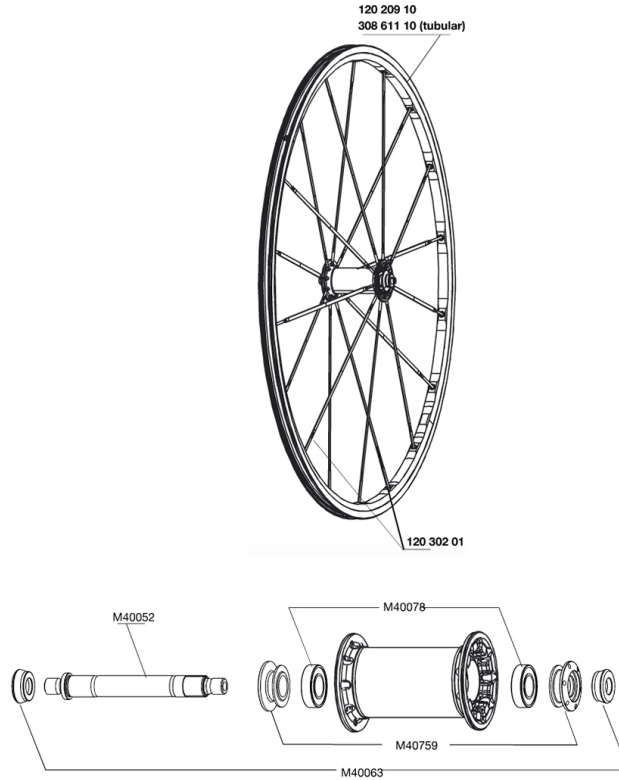

REFERENZEN RÄDER

112018	KSYRIUM SR FRT	307562	KSYRIUM SR TUBULAR FRT
112021	KSYRIUM SR M10 PR	307565	KSYRIUM SR TUBULAR/M10 PR
112022	KSYRIUM SR ED11 PR	307566	KSYRIUM SR TUBULAR/ED11 PR

RIMS

&NBSP;:

12020910	FRONT KSYRIUM SR RIM
30861110	FRONT KSYRIUM SR TUBULAR RIM

SPOKES

12030201	12 BLK FRONT SPOKES KSYRIUM SLR/SR/SL 11 285mm
----------	--

HUB SHELLS

M40052	FRONT HUB AXLE
M40078	FRONT HUB 6901 BEARINGS
M40063	2 FRONT AXLE FORK SUPPORT

MAVIC *Ksyrium SR*

Specifications

RADGEWICHTE