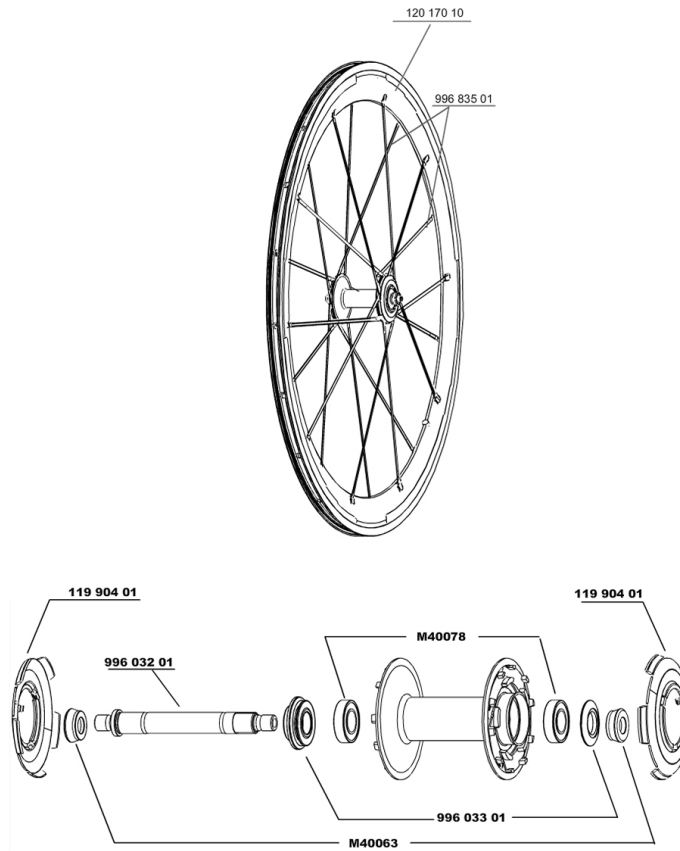

REFERENZEN RÄDER

| | | | |
|--------|-------------------------|--------|--------------------------|
| 119216 | COSMIC CARBONE SR FRT | 119220 | COSMIC CARBONE SR ED11PR |
| 119219 | COSMIC CARBONE SR M10PR | | |

RIMS

&NBSP;;

| | |
|----------|-----------------------------|
| 12017010 | FRONT COSMIC CARBONE SR RIM |
|----------|-----------------------------|

SPOKES

| | |
|----------|------------------------------|
| 99683501 | 5 SPOKES CARBONE SLR FRT+OFW |
|----------|------------------------------|

HUB SHELLS

| | |
|----------|---|
| 11990401 | FRONT & OPP.DRIVE SIDE COS.CARB.SLR HUB CAP |
| 99603301 | ADJUST.NUT+CAP COS.CARB.ULTIMATE |
| M40078 | FRONT HUB 6901 BEARINGS |
| 99603201 | FRT AXLE COS.CARBONE ULTIMATE |
| M40063 | 2 FRONT AXLE FORK SUPPORT |

MAVIC *Cosmic Carbone SR*

Specifications

RADGEWICHTE