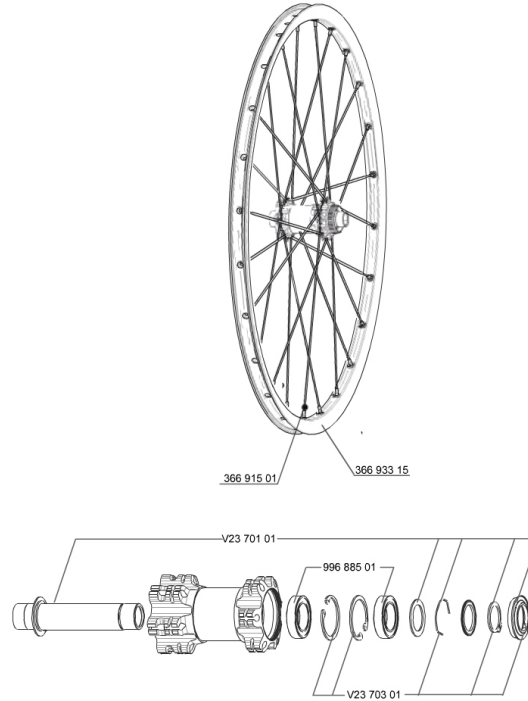

REFERENZEN RÄDER

356057 CROSSRIDE D650b 15mmFRT

RIMS

&NBSP;;

36693315 "FRONT/REAR CROSSRIDE 650b/27,5" RIM"

SPOKES

36691501 KIT 12 DS CROSSRIDE/XA +/E-XA + 27,5" SPOKE 277mm - while st

HUB SHELLS

99688501 BEARING KIT 9/15 D6T HUB

V2370301 FRONT AUTO ADJUST.PLAY KIT 15MM AXLE

V2370101 KIT FRONT AXLE 15MM CROSSONE/-RIDE/-ROC - while stock last

MAVIC *Crossride 650b*

Specifications

RADGEWICHTE

Radgewicht 905