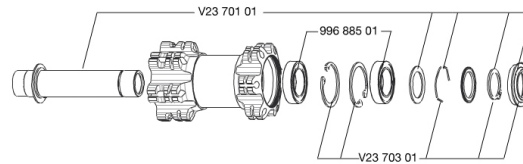

MAVIC Crossone 26 15mm

1
2014
FRONT

REFERENZEN RÄDER

356629 CROSSONE 26 15mm FRT

356638 CROSSONE 26 15mm PR

RIMS

&NBSP;;

1	36693015	"FRONT/REAR CROSSONE 26"" RIM"
---	----------	--------------------------------

SPOKES

2	36689801	12 SPOKES FRONT/OPP DRIVE SIDE CROSSONE 264mm
---	----------	---

HUB SHELLS

3	N/A	NABENKÖRPER
4	99688501	BEARING KIT 9/15 D6T HUB
5	V2371101	KIT FRONT QRM AXLE 100mm/BOOST 110mm
5	V2370101	KIT FRONT AXLE 15MM CROSSONE/-RIDE/-ROC - while stock last
6	V2370301	FRONT AUTO ADJUST.PLAY KIT 15MM AXLE

MAVIC *Crossone 26 15mm*

Specifications

RADGEWICHTE

Radgewicht