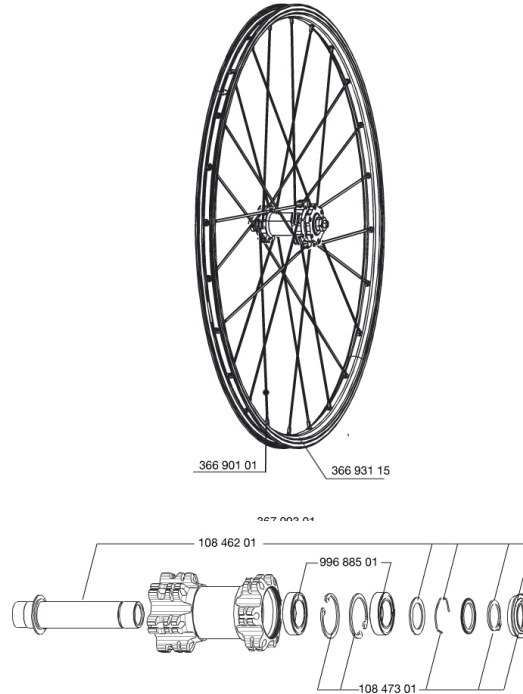

## REFERENZEN RÄDER

356632 CROSSONE 650b 15mm FRT

356641 CROSSONE 650b 15mm PR

## RIMS

&NBSP;;

1	36693115	"FRONT/REAR CROSSONE 650b/27,5" RIM"
---	----------	--------------------------------------

## SPOKES

2	36690101	"12 SPOKES FRONT/OPP DRIVE SIDE CROSSONE 650b/27,5" 278mm"
---	----------	--

**MAVIC** *Crossone 650b 15mm***Specifications****RADGEWICHTE**

Radgewicht