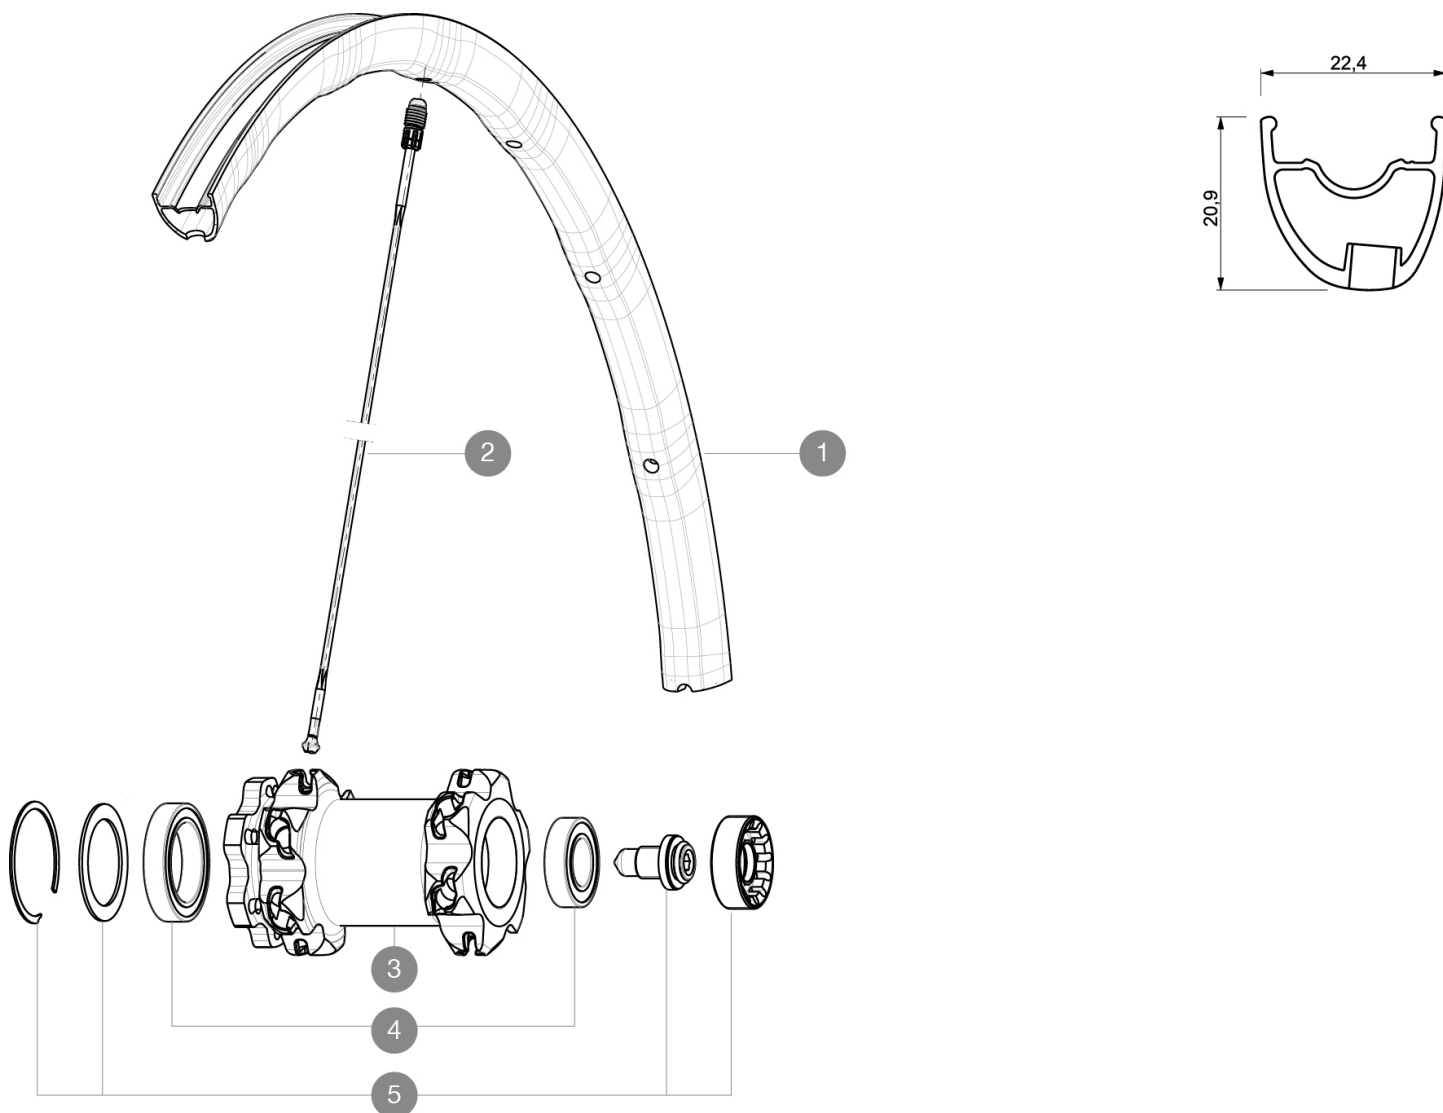

REFERENZEN RÄDER

F16401 XmaxSL27.5SpxFt Black

RIMS

VENTILLOCH \bar{A} (MM): 6,5 :

1	V2310210	KIT FRONT RIM CROSSMAX SL 2015 27,5"
---	----------	--------------------------------------

SPOKES

2	36674901	"12 SPOKES FRONT CROSSMAX SLR/ENDURO 650b/27,5"" 274mm"
---	----------	---

HUB SHELLS

3	N/A	NABENKÖRPER
4	M40771	BEARING KIT FOR LEFTY HUB
5	36709301	ASSEMBLY KIT CROSSROC SUPERMAX

MAVIC *Crossmax SL 27.5 Supermax***Specifications****RADGEWICHTE**

Radgewicht