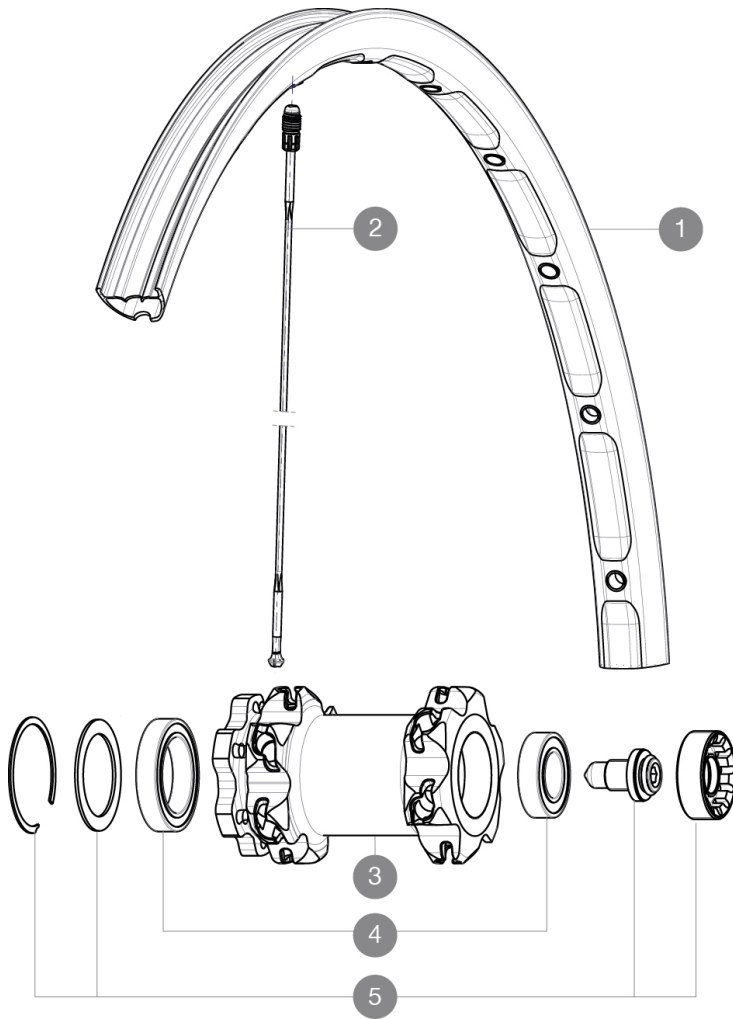

REFERENZEN RÄDER

F16801 CrossmaxXL29SpxFWTS

RIMS

VENTILLOCH Å (MM): 6,5 :

1	V2310910	KIT FRONT RIM CROSSMAX XL 2015 29"
---	----------	------------------------------------

SPOKES

2	A7209901	KIT 12 FT/NDS CROSSMAX XL/DEEMAX PRO 19 29" SPK 293mm
---	----------	---

HUB SHELLS

3	N/A	NABENKÖRPER
4	M40771	BEARING KIT FOR LEFTY HUB
5	36709301	ASSEMBLY KIT CROSSROC SUPERMAX

Crossmax XL 29 Supermax

Specifications

RADGEWICHTE

Radgewicht