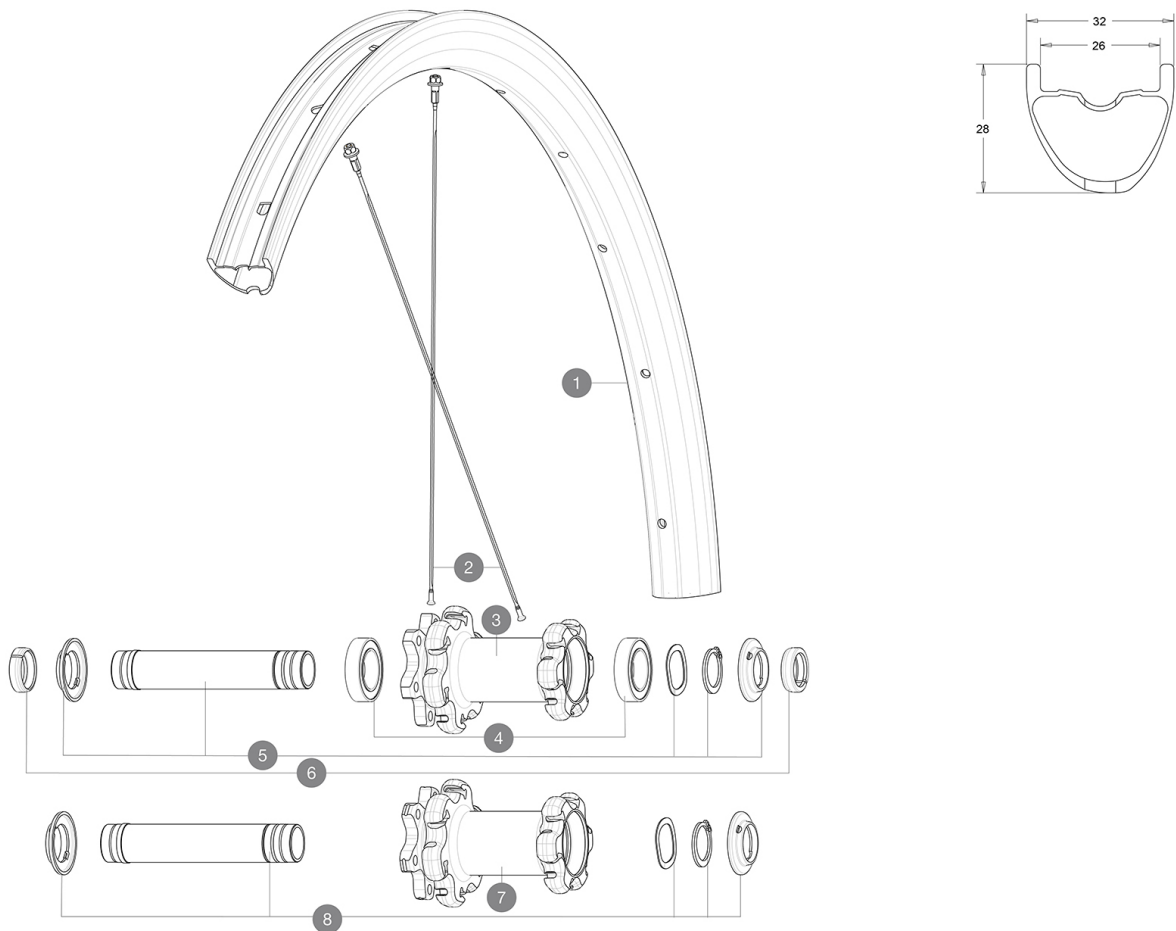

REFERENZEN RÄDER

RIMS

&NBSP;:

1	V3060110	KIT FRONT RIM XA PRO CARBON 29"
	V3750101	35mm UST Green Tape for 30mm wide rims

SPOKES

2	V2387801	KIT 12 FRIT/REAR XA PRO CARBON 29" EXTRA FLAT SPOKE 288mm +
---	----------	---

HUB SHELLS

3	N/A	NABENKÖRPER
4	V2500901	KIT BEARINGS 18x30x7 + WAVED WASHER + CLIP
5	V2372301	KIT 100mm AXLE QRM AUTO MTB > 2019
7	N/A	NABENKÖRPER
8	V2372401	KIT 110mm AXLE QRM AUTO MTB > 2019

OPTIONS

V2374401	TORQUE CAPS 15*31 Adapter MTB QRM Auto > 2019 Frt HUB
----------	---

ADAPTERS

6	V2372501	15mm MTB Axle Cap QRM Auto From 2019
	99694101	2 REDUCERS 15/9mm

MAVIC ***XA Pro Carbon 29 19*****COMPATIBILITY**

Freilauf-Typ: Shimano Micro Spline

Specifications

RADGEWICHTE