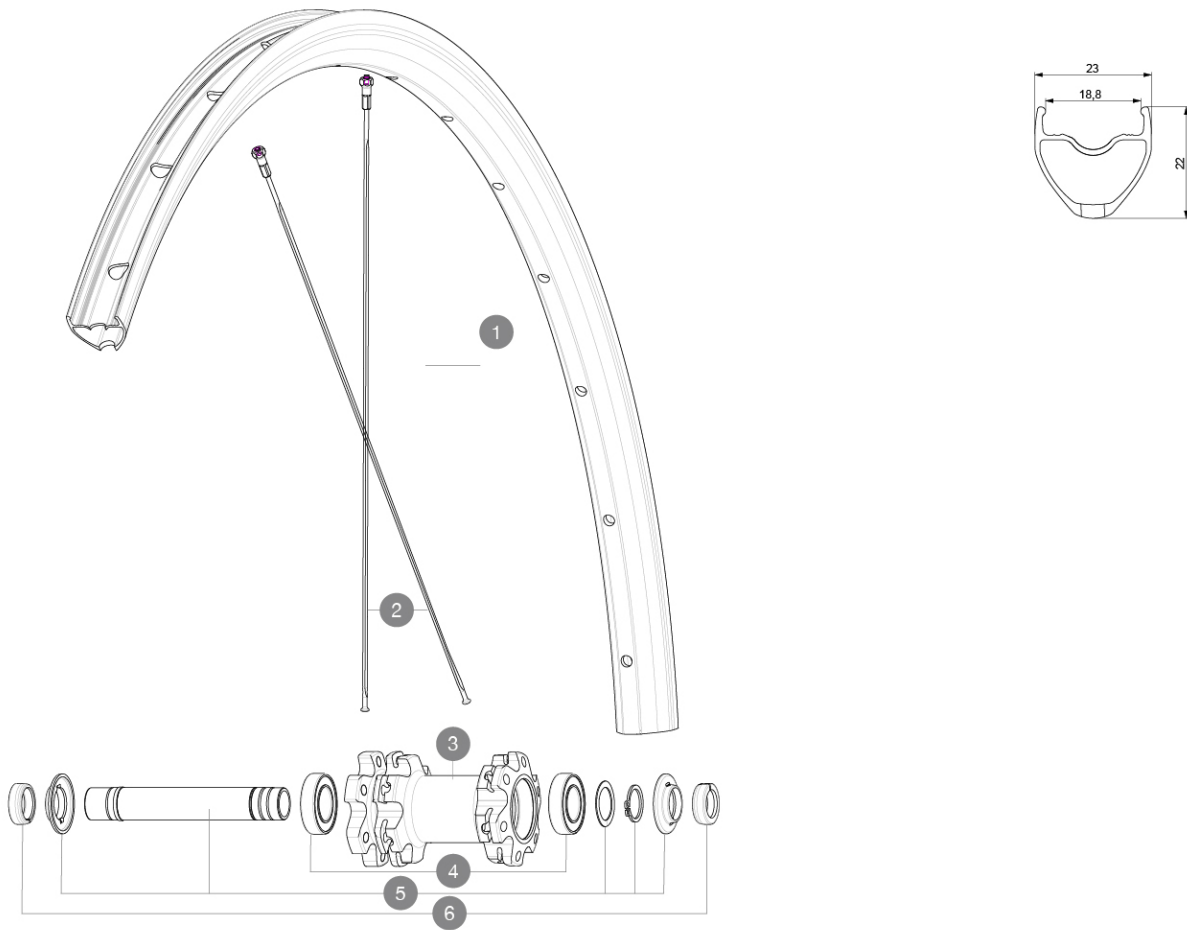

REFERENZEN RÄDER

F91901 AksEI EvoUST DCL EBM MPH Ft

RIMS

&NBSP;:

1	V4080115 V2620101	KIT FRONT/REAR RIM AKSIUM ELITE UST DISC 19/20 UST RIM TAPE 25mm (for 21-24mm wide rim)
---	----------------------	--

SPOKES

2	V3664501	KIT 12 FRT/NDS AKSIUM ELITE UST Disc/KSYRIUM UST Disc FLAT S
---	----------	--

HUB SHELLS

4	M40129	KIT 2 BEARINGS 6902 15x28x7
5	V2373301	KIT QRM AUTO FRONT AXLE 12mm > 2019

ADAPTERS

6	V2680501	12mm Road Axle Cap QRM Auto
---	----------	-----------------------------

AksiumElite Evo UST Disc EBM

Specifications

RADGEWICHTE