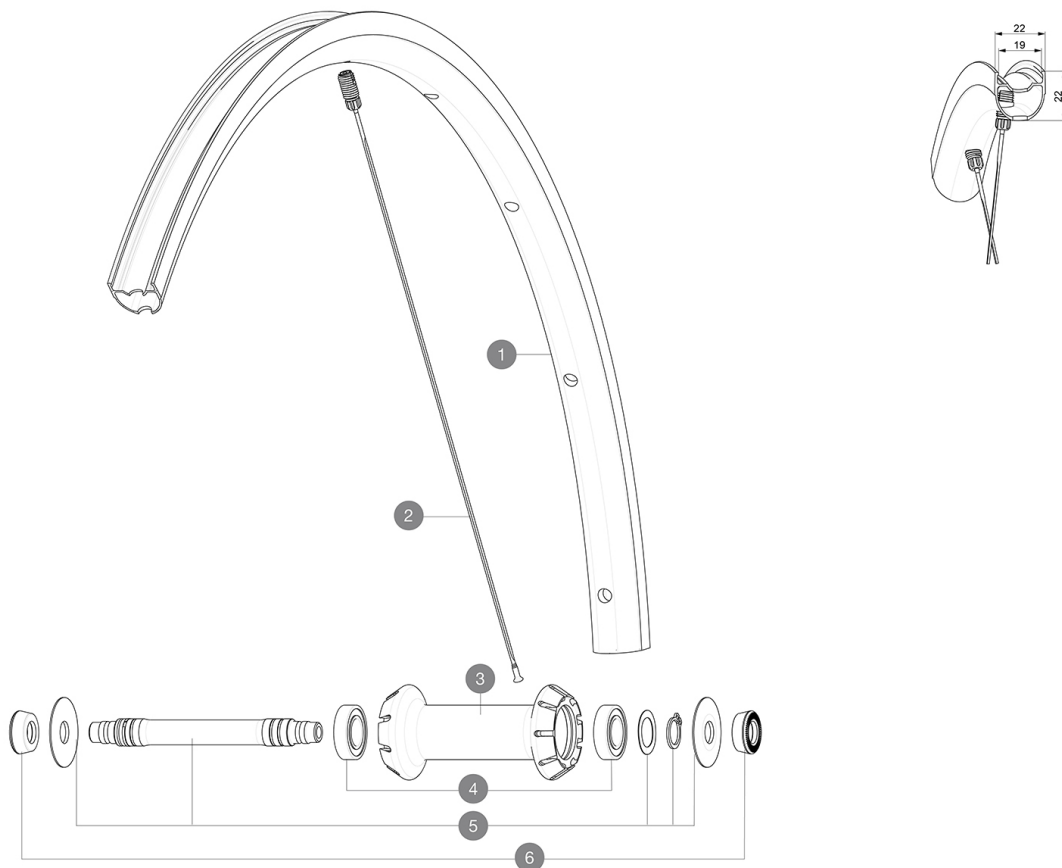

ASTM CATEGORY 2 : road and offroad with jumps less than 15cm
 Mindestgröße des Reifens: Breite 23mm - max. Druck 6.75Bar/97PSI
 For a longer longevity of the wheel, Mavic recommends that the total weight supported by the wheels doesn't exceed 120kg, bike included
 Recommended tyre sizes: 25 to 32 mm
 Max. Pressure: see indication on wheel and tyre. If they differ, use the lowest of the 2
 Maximum tyre pressure: 6.75bar/97PSI with a 23mm tyre - 3.8bar/55PSI with a 62mm tyre
 Maximale Reifengröße: Breite 62mm - max. Druck 3.8Bar/55PSI

REFERENZEN RÄDER

F90191 KSYRIUM S RB 700 QR

RIMS

&NBSP;:

1	V4093910	Kit Front rim Ksyrium S RB
---	----------	----------------------------

SPOKES

2	V4164001	Kit 9 front Ksyrium S butted spoke 289mm M7/7
---	----------	---

Specifications**FELGEN**

- Material : Mxstal
- Height : 22 mm
- Brake track : UB Control
- Material : Mxstal
- Material : Mxstal

Downloaded from: UB Control update date: 2024-02-15

RADNABE

- Körpermaterial : aluminium
- Front and rear bodies : aluminium
- Front and rear bodies : aluminium
- Front and rear bodies : aluminium
- Axle material : aluminium

RADGEWICHTE

675