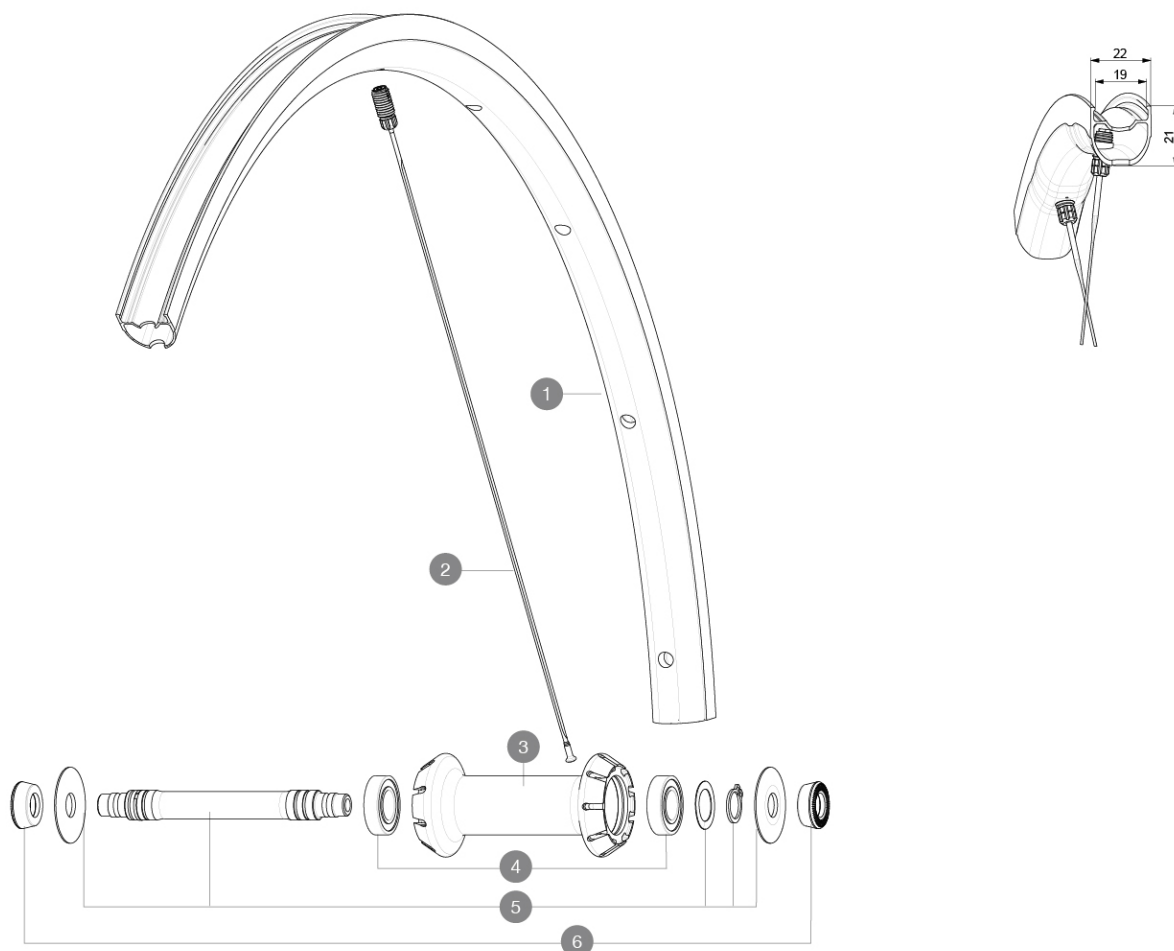

ASTM CATEGORY 2 : road and offroad with jumps less than 15cm  
 Mindestgröße des Reifens: Breite 23mm - max. Druck 6.75Bar/97PSI  
 For a longer longevity of the wheel, Mavic recommends that the total weight supported by the wheels doesn't exceed 120kg, bike included  
 Recommended tyre sizes: 25 to 32 mm  
 Max. Pressure: see indication on wheel and tyre. If they differ, use the lowest of the 2  
 Maximum tyre pressure: 6.75bar/97PSI with a 23mm tyre - 3.8bar/55PSI with a 62mm tyre  
 Maximale Reifengröße: Breite 62mm - max. Druck 3.8Bar/55PSI

## REFERENZEN RÄDER

F90251 KSYRIUM SL RB 700 QR

### RIMS

&NBSP;:

1 V4094110 Kit Front rim Ksyrium SL RB