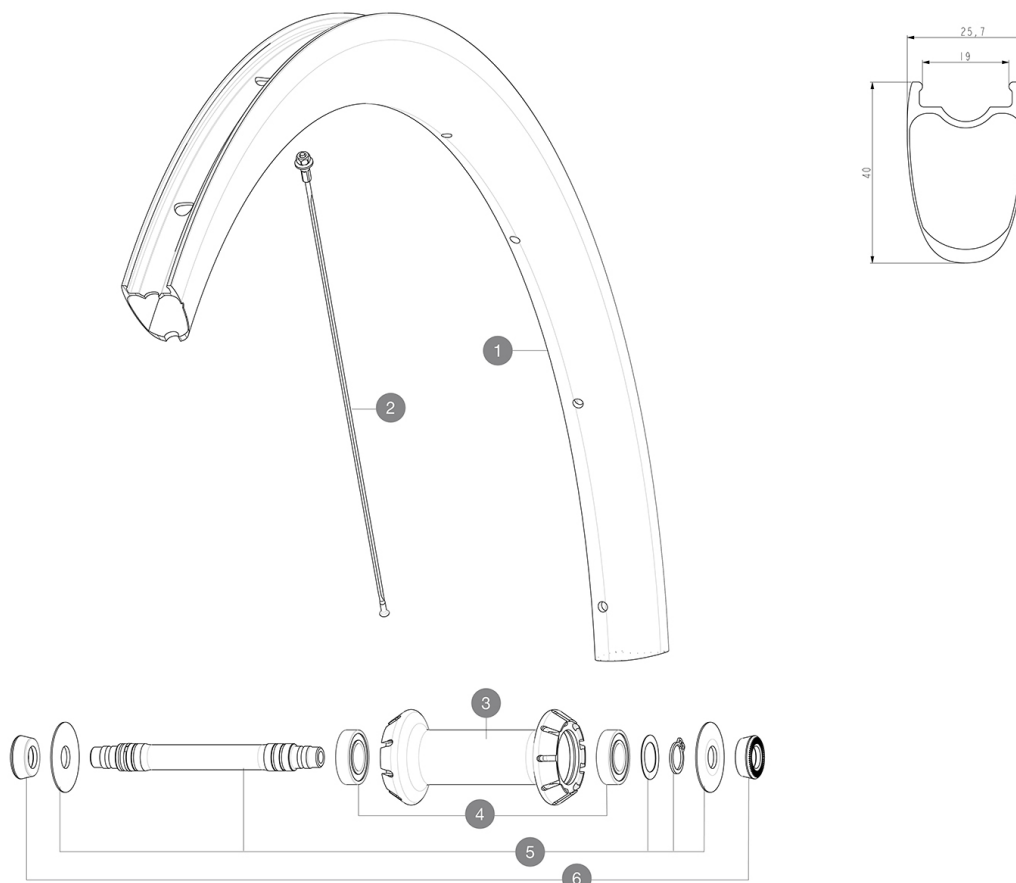

MAVIC COSMIC SL 40

1
2021
FRONT

ASTM CATEGORY 1 : road only

Mindestgröße des Reifens: Breite 23mm - max. Druck 6.75Bar/97PSI

For a longer longevity of the wheel, Mavic recommends that the total weight supported by the wheels doesn't exceed 120kg, bike included

Recommended tyre sizes: 25 to 32 mm

Max. Pressure: see indication on wheel and tyre. If they differ, use the lowest of the 2

Maximum tyre pressure: 6.75bar/97PSI with a 23mm tyre - 3.8bar/55PSI with a 62mm tyre

Maximale Reifengröße: Breite 62mm - max. Druck 3.8Bar/55PSI

REFERENZEN RÄDER

F90201 COSMIC SL 40 RB 700 QR

RIMS

&NBSP;:

1	V4092610	Kit Front rim Cosmic SL 40 RB
	V3720101	25mm UST Tape for 19 to 22mm Road Rims