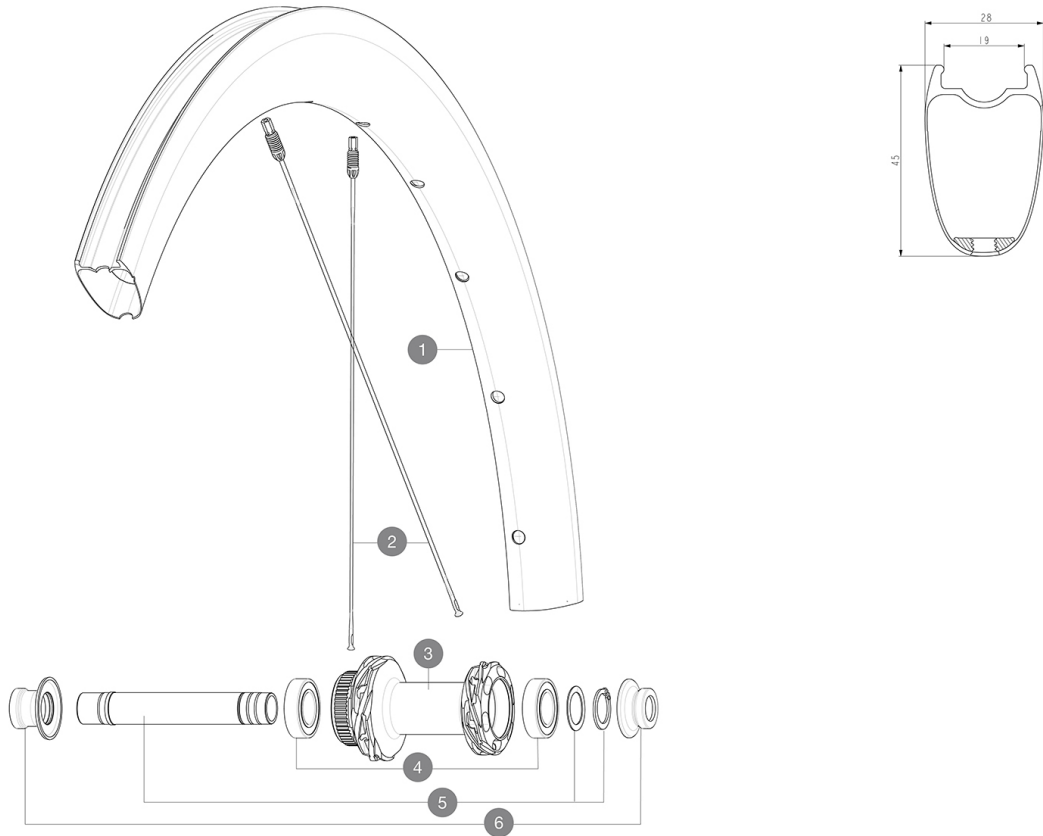

MAVIC Cosmic SLR 45 Disc

1
2021
FRONT

ASTM CATEGORY 2 : road and offroad with jumps less than 15cm
For a longer longevity of the wheel, Mavic recommends that the total weight supported by the wheels doesn't exceed 120kg, bike included
Recommended tyre sizes: 25 to 32 mm
Max. Pressure: see indication on wheel and tyre. If they differ, use the lowest of the 2

REFERENZEN RÄDER

F90181 Cosmic SLR 45 DCL Ft

RIMS

&NBSP;:

1	V4095015	Kit Front/Rear rim Cosmic SLR 45 Disc MY22
1	V4093615	Kit Front/Rear rim Cosmic SLR 45 Disc - while stock last

SPOKES

2	V4163701	Kit 12 Front/Rear Cosmic SLR 45 Disc aero stainless spoke 27

HUB SHELLS

3	N/A	NABENKÖRPER
3	N/A	NABENKÖRPER
4	M40129	KIT 2 BEARINGS 6902 15x28x7
5	V2373301	KIT QRM AUTO FRONT AXLE 12mm > 2019

ADAPTERS

6	V2374701	KIT FRONT ROAD FORK REST 12mm FOR J BENT DISC HUB
	V2680301	"Kit Ft Road Adapter 12 >> 9mm"