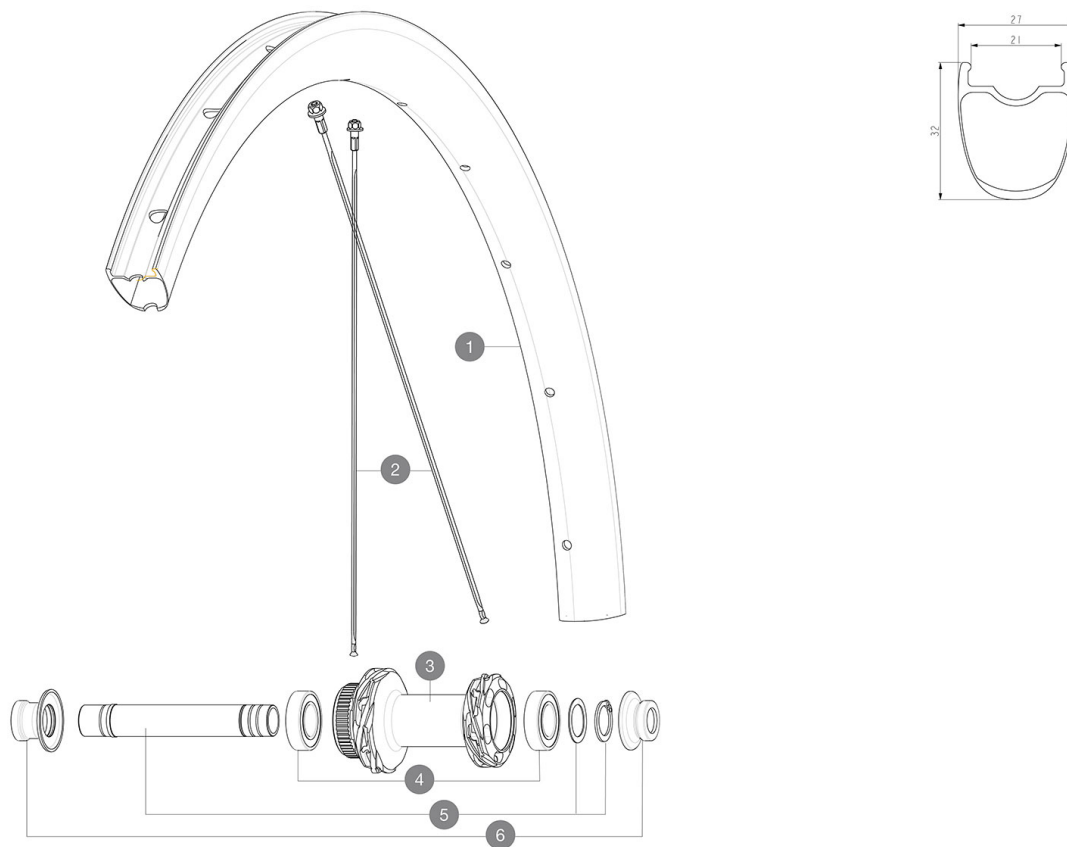

## REFERENZEN RÄDER

F90241 Cosmic SLS 32 DCL Ft

### RIMS

&NBSP;:

1	V4093215	Kit Front/Rear rim Cosmic SL 32 Disc while stock lasts
	V2620101	UST RIM TAPE 25mm (for 21-24mm wide rim)

### SPOKES

2	V4163101	Kit 12 Front/Rear Cosmic SLS 32 Disc aero stainless spoke 28
---	----------	--