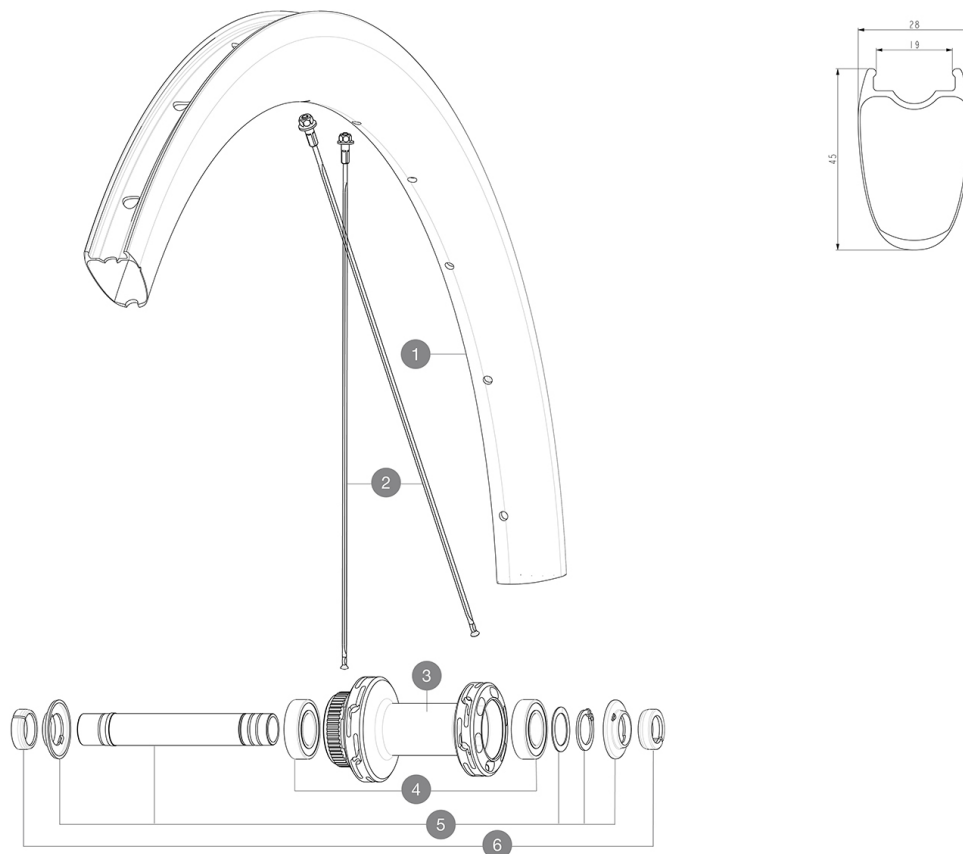

MAVIC COSMIC SL 45 DISC

1
2021
FRONT

ASTM CATEGORY 2 : road and offroad with jumps less than 15cm
Mindestgröße des Reifens: Breite 23mm - max. Druck 6.75Bar/97PSI
For a longer longevity of the wheel, Mavic recommends that the total weight supported by the wheels doesn't exceed 120kg, bike included
Recommended tyre sizes: 25 to 32 mm
Max. Pressure: see indication on wheel and tyre. If they differ, use the lowest of the 2
Maximum tyre pressure: 6.75bar/97PSI with a 23mm tyre - 3.8bar/55PSI with a 62mm tyre
Maximale Reifengröße: Breite 62mm - max. Druck 3.8Bar/55PSI

REFERENZEN RÄDER

F90291 COS SL 45 CL 700 12X100

RIMS

&NBSP::

1	V4092815	Kit Front/Rear rim Cosmic SL 45 Disc
	V3720101	25mm UST Tape for 19 to 22mm Road Rims

SPOKES

2	V4162901	Kit 12 Front/Rear Cosmic SL 45 Disc butted stainless spoke 2
---	----------	--

HUB SHELLS

3	N/A	NABENKÖRPER
4	M40129	KIT 2 BEARINGS 6902 15x28x7
5	V2373301	KIT QRM AUTO FRONT AXLE 12mm > 2019

ADAPTERS

6	V2680501	12mm Road Axle Cap QRM Auto
	V2680301	"Kit Ft Road Adapter 12 >> 9mm"

MAVIC COSMIC SL 45 DISC