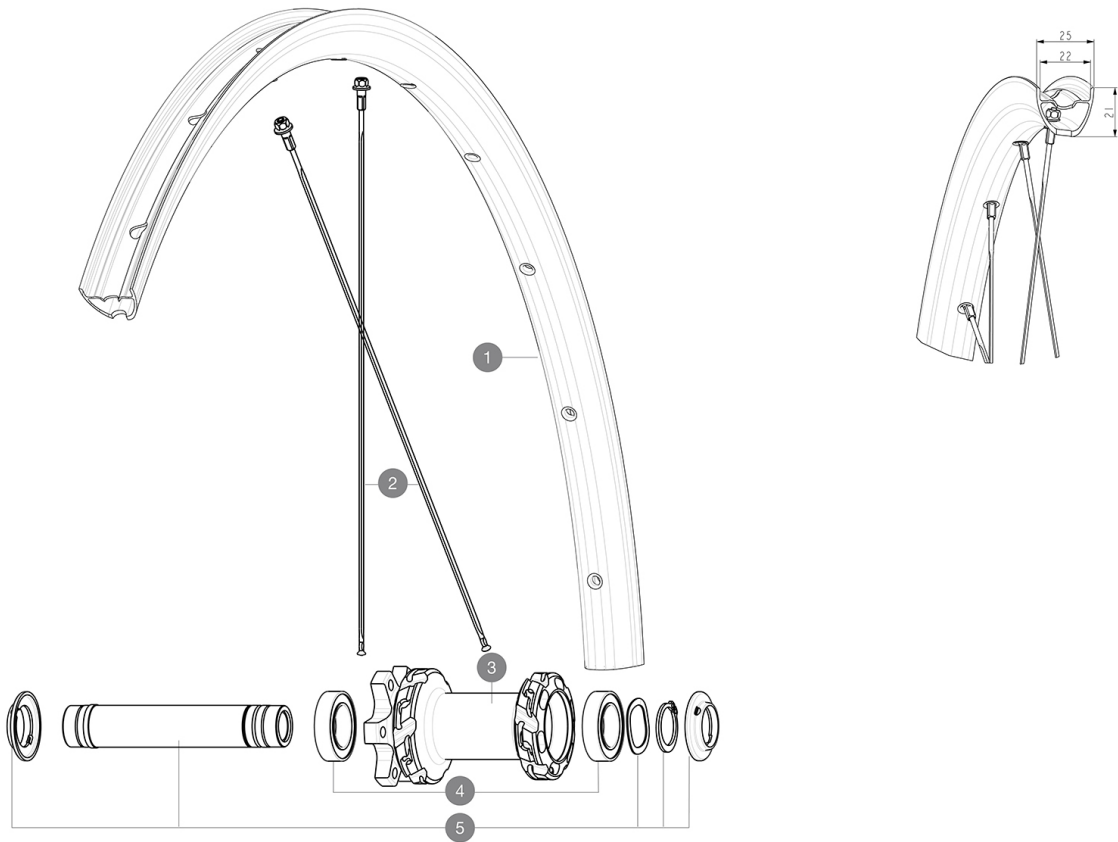

MAVIC ALLROAD S DISC EBM

1
2021
FRONT

Recommended tyre sizes: 28 to 64 mm (1.1" to 2.5")

REFERENZEN RÄDER

F91081 ALLR S EBM INT 700

RIMS

&NBSP;:

1	V4092210	Kit Front rim EBM Allroad S
	V2620101	UST RIM TAPE 25mm (for 21-24mm wide rim)

SPOKES

2	V4162701	Kit 12 Front EBM Allroad S flat spoke 294 + steel nipple
---	----------	--

HUB SHELLS

3	N/A	NABENKÖRPER
4	V2500901	KIT BEARINGS 18x30x7 + WAVED WASHER + CLIP
5	V2375501	Kit QRM auto front axle 100x12/15mm D6T

MAVIC *ALLROAD S DISC EBM*

Specifications

RADGEWICHTE