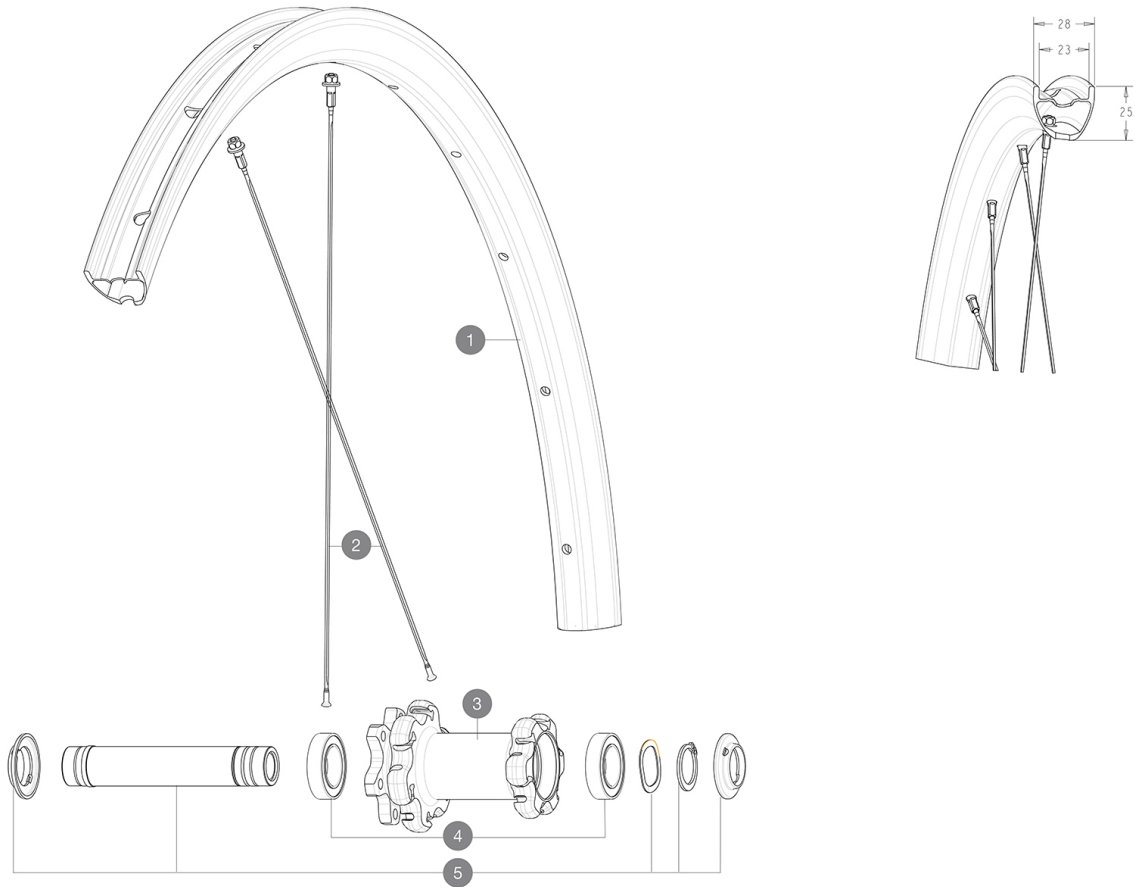

## REFERENZEN RÄDER

### RIMS

&NBSP;:

1	V4092410	Kit Front rim EBM Allroad Pro Carbon SL while stock lasts
	V2620101	UST RIM TAPE 25mm (for 21-24mm wide rim)

### SPOKES

2	V3821801	KIT 12 FRIT/REAR CROSSMAX PRO CARBON 29" EXTRA FLAT SPOKE 29
---	----------	--

### HUB SHELLS

3	N/A	NABENKÖRPER
4	V2500901	KIT BEARINGS 18x30x7 + WAVED WASHER + CLIP
5	V2375501	Kit QRM auto front axle 100x12/15mm D6T

**MAVIC** **ALLROAD PRO CARBON SL DISC EBM****Specifications****VERSIONS**