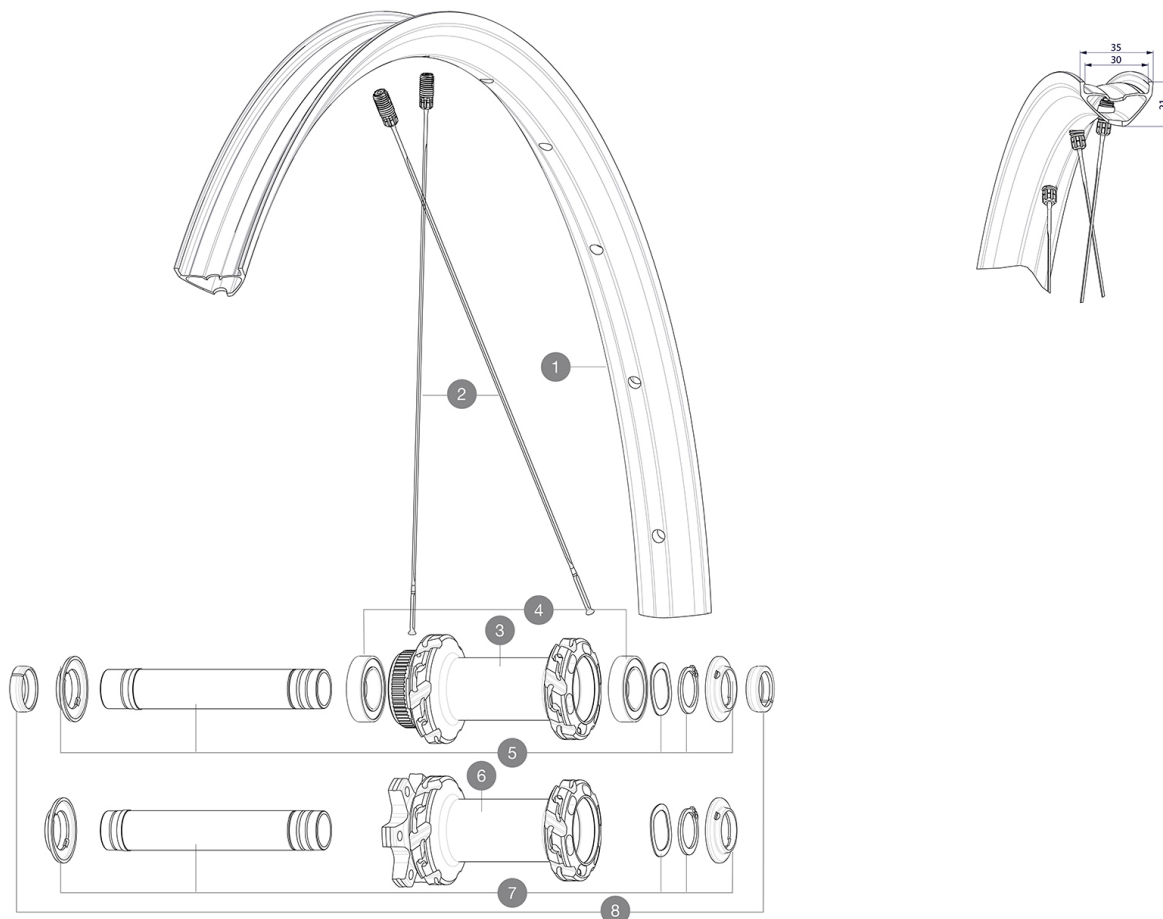

ASTM CATEGORY 4 : ENDURO AND TRAIL RIDING

For a longer longevity of the wheel, Mavic recommends that the total weight supported by the wheels doesn't exceed 150kg, bike included

Recommended tyre sizes: 60mm to 76mm (2.35" to 3.0")

Maximum tyre pressure: 2.95bar/43PSI with a 52mm tyre - 1.55bar/22PSI with a 125mm tyre

Mindestgröße des Reifens: Breite 52mm - max. Druck 2.95Bar/43PSI

Non-Boost : 12 to 9mm rear adapter for quick release (V2510801) - Delivered with the wheel

REFERENZEN RÄDER

F90512 XMAX XL INT 29 BST

F91982 XMAX XL CL 29 BST

RIMS

&NBSP;:

1	V3766015	Kit Front/Rear rim Crossmax XL 29'' MY21
---	----------	--

SPOKES

2	V2388301	Kit 12 Front/Rear Crossmax SL/SLS/XL/XLS 29'' butted spoke 2
---	----------	--

V2374401	TORQUE CAPS 15*31 Adapter MTB QRM Auto > 2019 Frt HUB
----------	---

ADAPTERS

8	V2372501	15mm MTB Axle Cap QRM Auto From 2019
	99694101	2 REDUCERS 15/9mm

GELIEFERT MIT

Bedienungsanleitung	
2 replacement spokes with each wheel	
UST valve and accessories (129 838 01)	
UST valve and accessories (129 838 01)	
UST valve and accessories (129 838 01)	
UST valve and accessories (129 838 01)	
Multifunction adjustment wrench (delivered with rear wheel) (325 423 01)	
Multifunction adjustment wrench (delivered with rear wheel) (325 423 01)	
Multifunction adjustment wrench (delivered with rear wheel) (325 423 01)	
Multifunction adjustment wrench (delivered with rear wheel) (325 423 01)	
Bedienungsanleitung	
UST valve and accessories (129 838 01)	
2 replacement spokes with each wheel	
Multifunction adjustment wrench (delivered with rear wheel) (325 423 01)	
2 replacement spokes with each wheel	
2 replacement spokes with each wheel	
2 replacement spokes with each wheel	
Fore adjustment wrench	