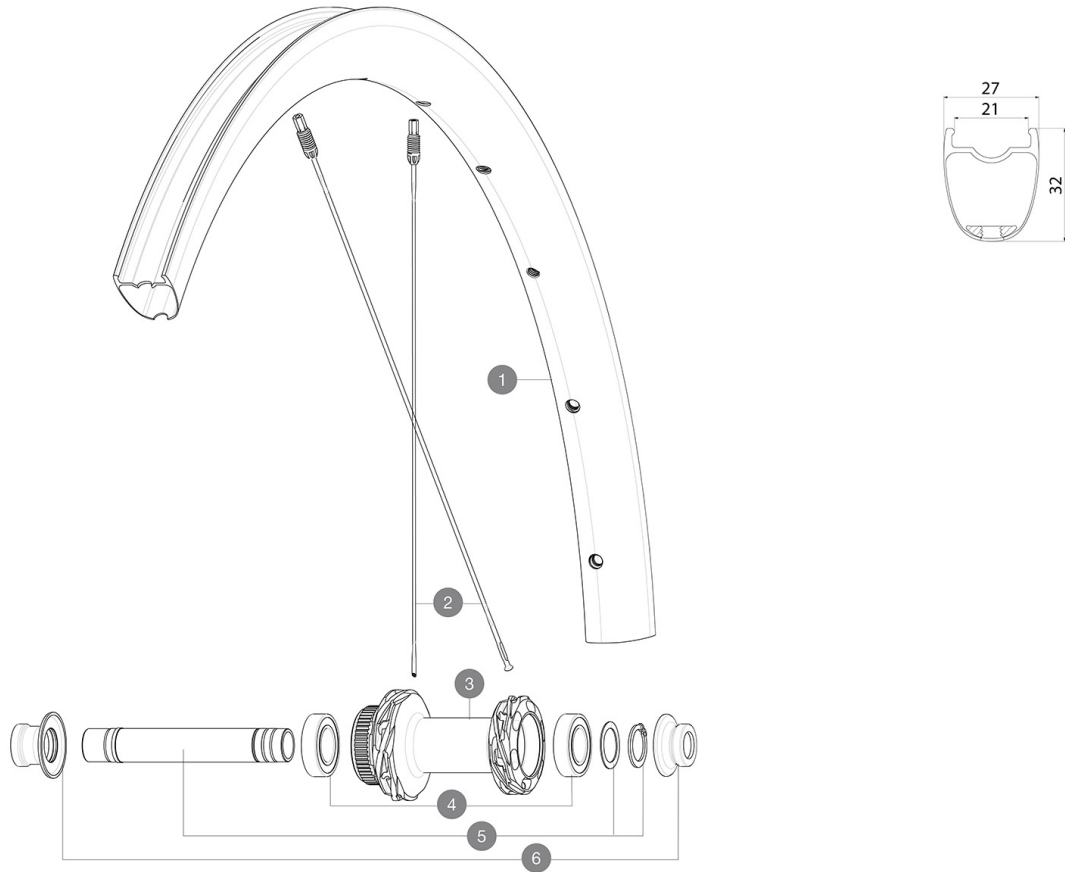

**MAVIC** **COSMIC SLR 32 DISC****REFERENZEN RÄDER**

F92261 COS SLR32 CL 700 12X100

ASTM CATEGORY 2 : road and offroad with jumps less than 15cm

For a longer longevity of the wheel, Mavic recommends that the total weight supported by the wheels doesn't exceed 120kg, bike included

Recommended tyre sizes: 25 to 32 mm

Instant Drive 360-Freilaufkäfiger (Stahl) fÄ¼r Shimano HG-Ritzelkassetten (V3790101)

Max. Pressure: see indication on wheel and tyre. If they differ, use the lowest of the 2

Maximum tyre pressure: 6.1bar/88PSI with a 25mm tyre - 3.5bar/51PSI with a 64mm tyre

Instant Drive 360-Freilaufkäfiger fÄ¼r Campagnolo N3W-Ritzelkassetten (LV4270100)

**RIMS**

&amp;NBSP;:

1	V4094615	Kit Front/Rear rim Cosmic SLR 32 Disc
---	----------	---------------------------------------