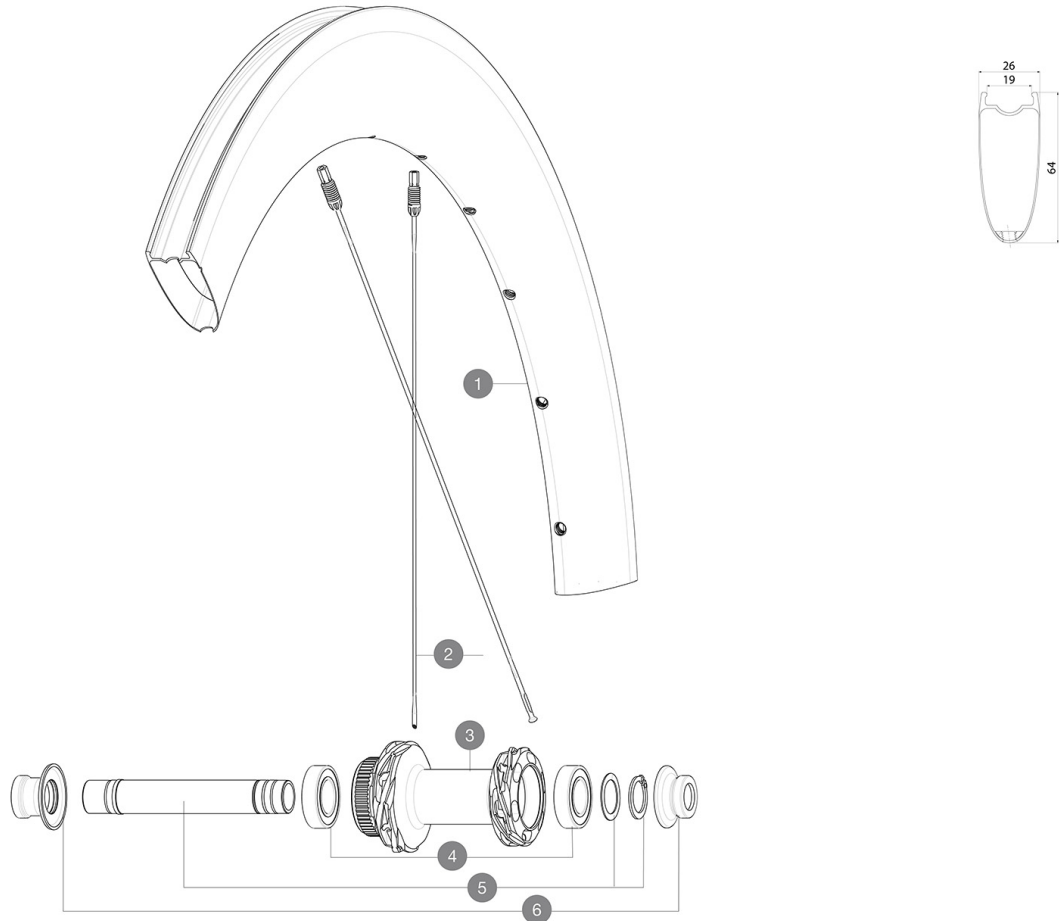

MAVIC **COSMIC SLR 65 DISC****REFERENZEN RÄDER**

ASTM CATEGORY 2 : road and offroad with jumps less than 15cm

Mindestgröße des Reifens: Breite 23mm - max. Druck 6.75Bar/97PSI

For a longer longevity of the wheel, Mavic recommends that the total weight supported by the wheels doesn't exceed 120kg, bike included

Recommended tyre sizes: 25 to 32 mm

Max. Pressure: see indication on wheel and tyre. If they differ, use the lowest of the 2

Maximum tyre pressure: 6.75bar/97PSI with a 23mm tyre - 3.8bar/55PSI with a 62mm tyre

Maximale Reifengröße: Breite 62mm - max. Druck 3.8Bar/55PSI

**RIMS**

&NBSP;:

1 V4094915 Kit Front/Rear rim Cosmic SLR 65 Disc

SPOKES

2 V4164901 Kit 12 CosmicSLR65 Disc aero sspk M6 259

HUB SHELLS

3 N/A NABENKÖRPER