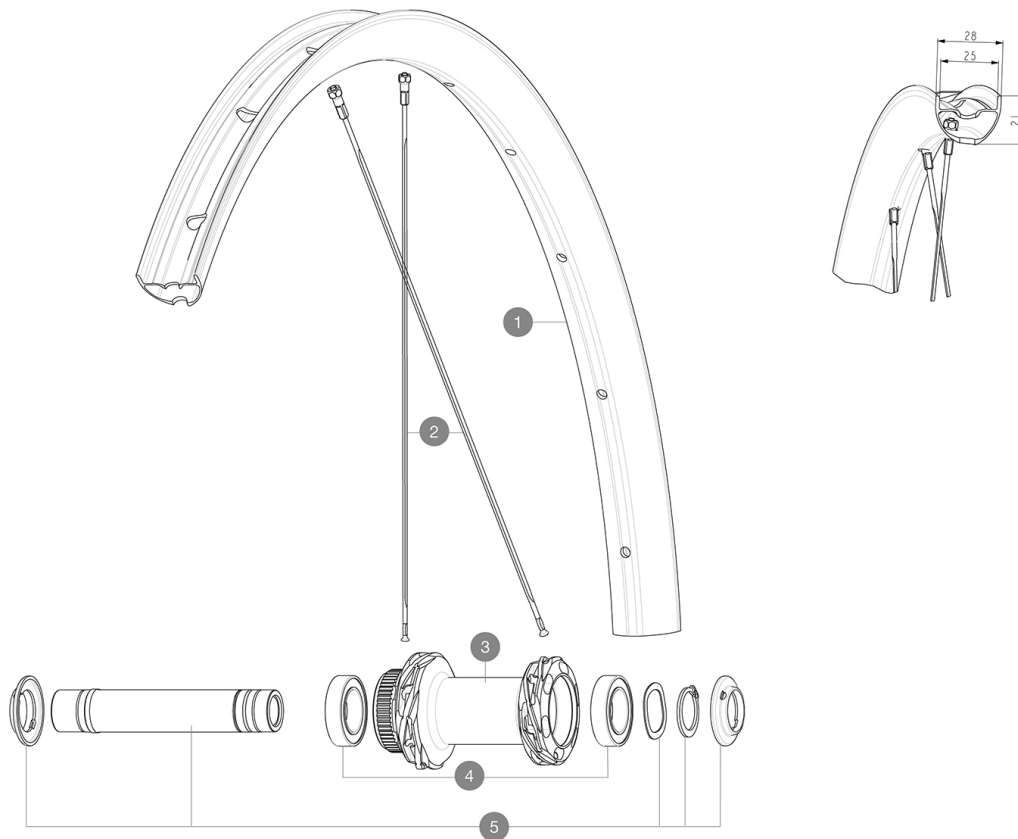

## REFERENZEN RÄDER

### RIMS

&NBSP;:

1	V4095115	Kit Front/Rear rim Allroad 650B
	V2700101	UST Tape 28mm for 25 to 27mm wide rims

### SPOKES

2	V4165001	Kit 12 Front/Rear Allroad 650B flat spoke 277 + nipple black
---	----------	--

**Specifications**

RADGEWICHTE