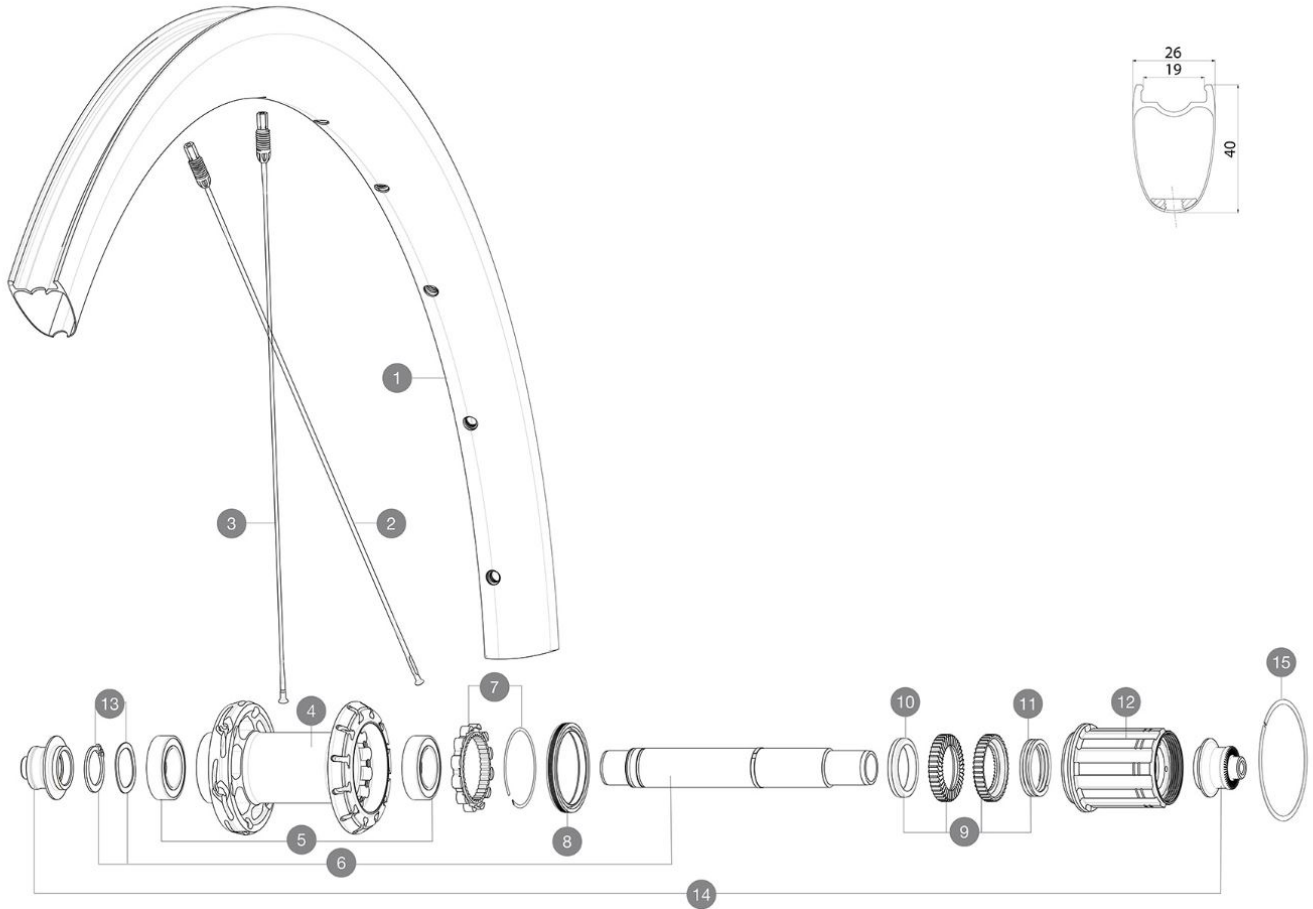

### RIMS

&NBSP;:

1 V00063109 Kit Rear rim Cosmic SLR40 Ltd

### SPEICHEN

- **Material** : steel
  - **Shape** : straight pull, elliptical aero, double butted (patented)
  - **Nipples** : Fore integrated aluminum
  - **Count** : front 18, rear 24
  - **Lacing** : front radial, rear Isopulse
- Isopulse lacing design

### RADGEWICHTE

750