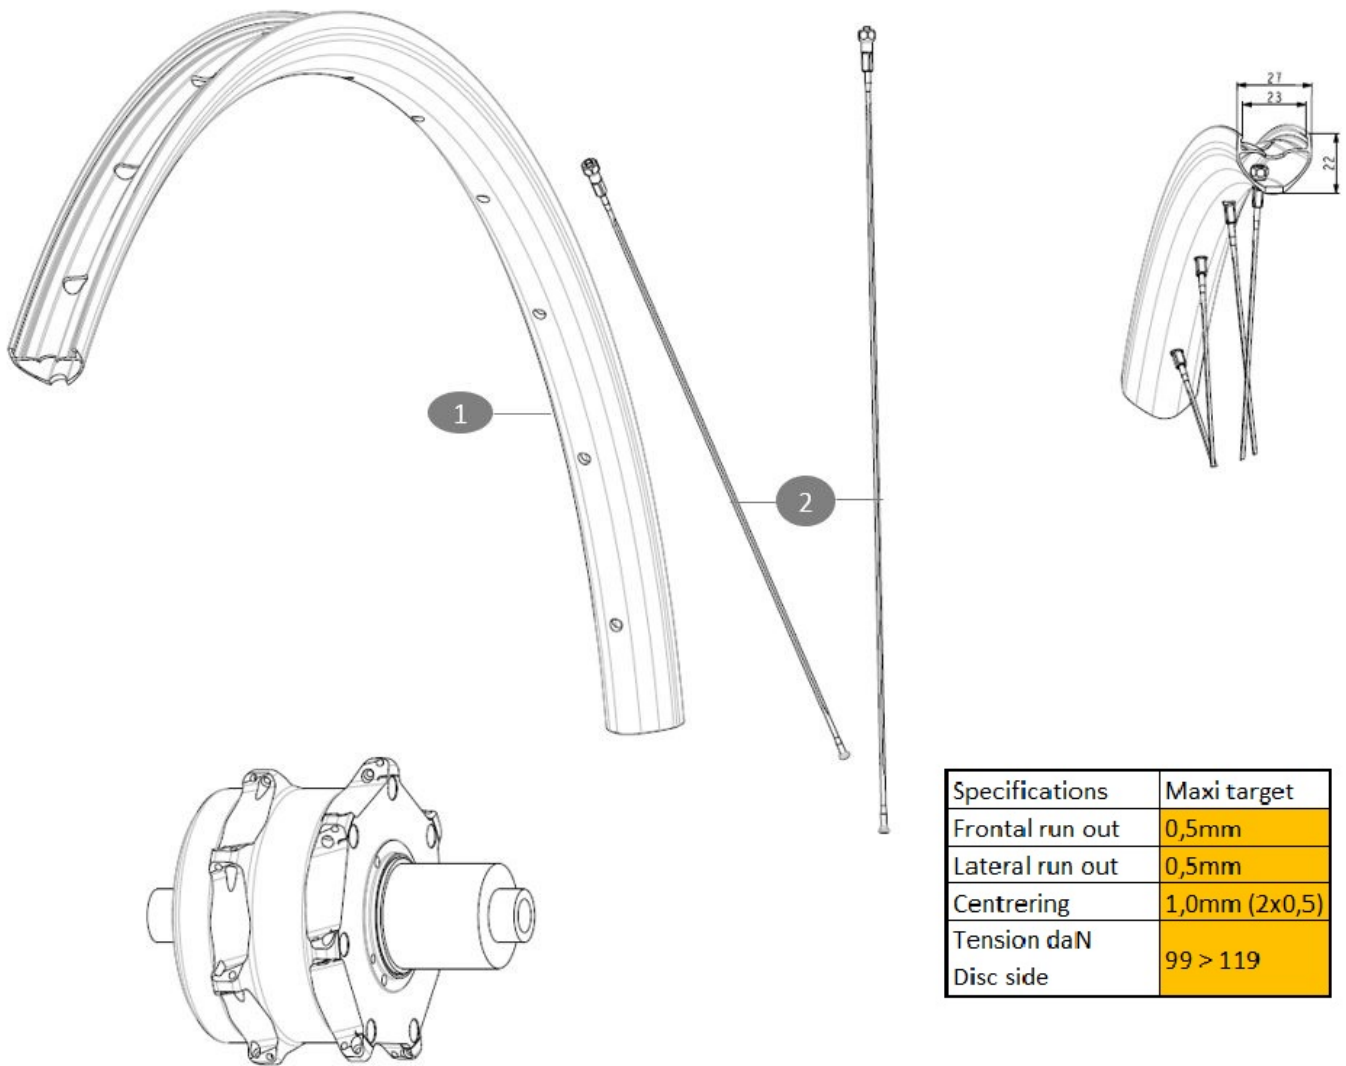

REFERENZEN RÄDER

Specifications	Maxi target
Frontal run out	0,5mm
Lateral run out	0,5mm
Centring	1,0mm (2x0,5)
Tension daN Disc side	99 > 119

RIMS

&NBSP;:

- | | | |
|---|-----------|--|
| 1 | V00054809 | Kit Rear rim Allroad EBM X20 |
| | V2700101 | UST Tape 28mm for 25 to 27mm wide rims |

SPOKES

- | | | |
|---|-----------|--|
| 2 | V00054431 | Kit 14 Allroad Spk286 EBMX20 + steel npl |
|---|-----------|--|

MAVIC *ALLROAD 700 MAHLEX20*

Specifications

RADGEWICHTE