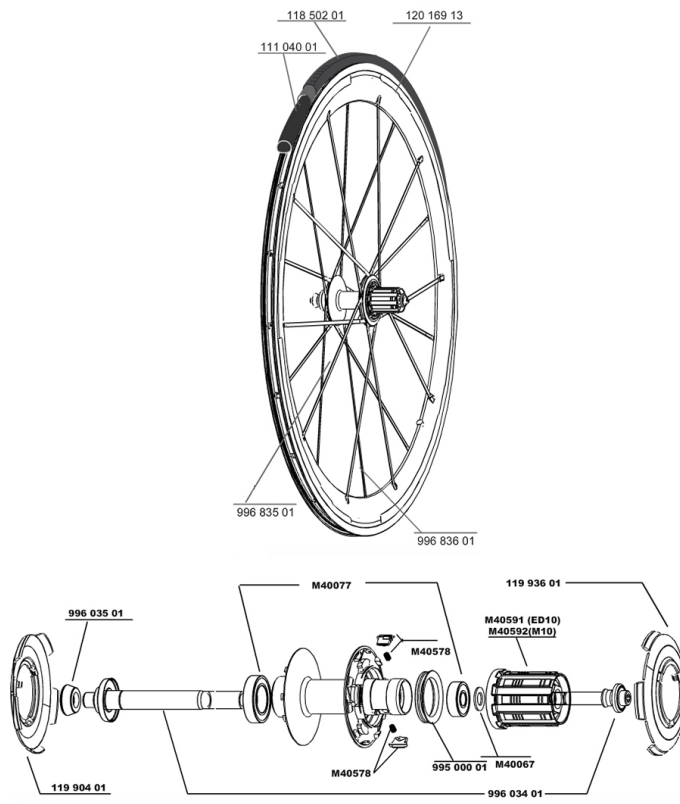

REFERENZEN RÄDER

111673 COSMIC CARBONE SLR011M10 WTS 111674 COSMIC CARBONE SLR011ED11 WTS

RIMS

&NBSP;:

12016913 REAR COSMIC CARBONE SLR RIM

SPOKES

99683601 5 SPOKES CARBONE SLR FW SIDE
99683501 5 SPOKES CARBONE SLR FRT+OFW

HUB SHELLS

99603501 R.FORK SUPPORT COS.CARB.ULTIMATE
99500001 FTSL/FTSX FREEHUB BODY SEAL
M40578 FTSL PAWLS KIT (ROAD WHEELS)
11993601 DRIVE SIDE COS.CARB.SLR HUB CAP
99603401 REAR AXLE COS.CARBONE ULTIMATE
M40592 CORPS DE ROUE LIBRE FTS "L" M10
M40067 10 SPACERS FRW/HUB BODY
11990401 FRONT & OPP.DRIVE SIDE COS.CARB.SLR HUB CAP
M40077 REAR HUB 608+6901 BEARINGS
M40591 CORPS DE ROUE LIBRE FTS "L" ED10

MAINTENANCE

11104001 Chambres à air 48mm

TYRES

11850201 Yksion PowerLink 23

Cosmic Carbone SLR

Specifications

RADGEWICHTE

Radgewicht