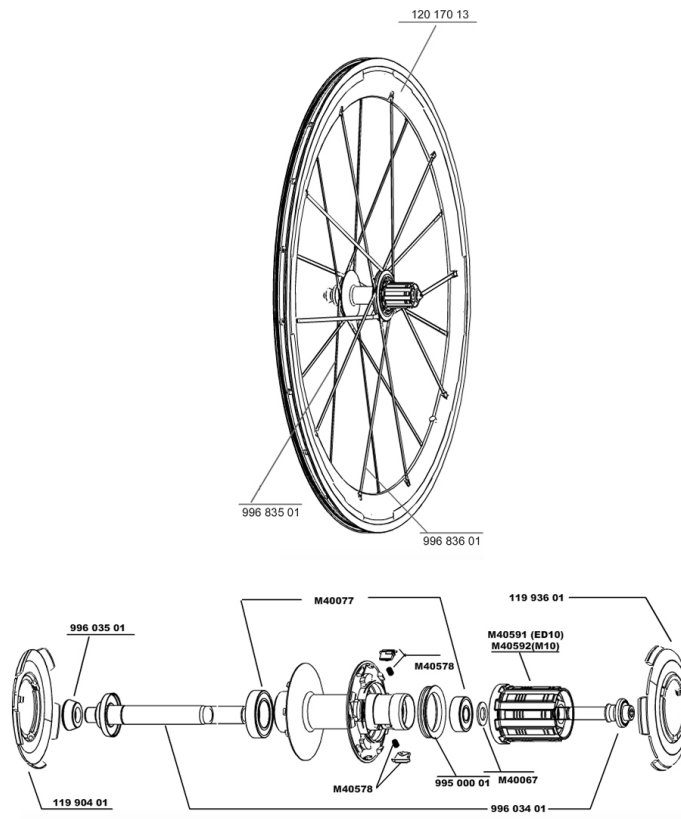

## REFERENZEN RÄDER

119217	COSMIC CARBONE SR M10	119219	COSMIC CARBONE SR M10PR
119218	COSMIC CARBONE SR ED11	119220	COSMIC CARBONE SR ED11PR

## RIMS

&NBSP;:

12017013	REAR COSMIC CARBONE SR RIM
----------	----------------------------

## SPOKES

99683601	5 SPOKES CARBONE SLR FW SIDE
99683501	5 SPOKES CARBONE SLR FRT+OFW

## **Specifications**

RADGEWICHTE