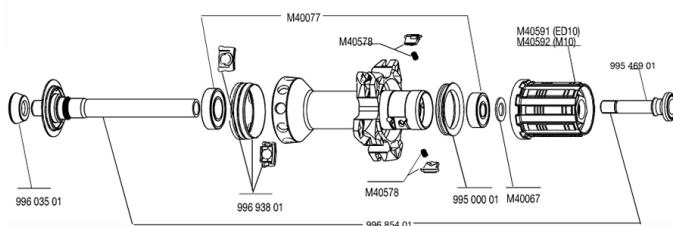

REFERENZEN RÄDER

127960	R-SYS 012 M10 WTS	127962	R-SYS 012 M10 PR WTS
127961	R-SYS 012 ED11 WTS	127963	R-SYS 012 ED11 PR WTS

RIMS

&NBSP;:

99685401	R-SYS PREMIUM REAR AXLE
30860713	REAR RIM R-SYS 12

SPOKES

10844501	10 RED R-SYS 010 ALLOY FW REAR SPOKES 295mm
10795901	10 SILVER R-SYS CARBON REAR SPK.284mm
99693801	2 SILVER TRACOMP RINGS + CLIPS

HUB SHELLS

M40067	10 SPACERS FRW/HUB BODY
99546901	REAR TITANIUM BOLT M10/ED10
M40591	CORPS DE ROUE LIBRE FTS "L" ED10
99603501	R.FORK SUPPORT COS.CARB.ULTIMATE
99500001	FTSL/FTSX FREEHUB BODY SEAL
M40578	FTSL PAWLS KIT (ROAD WHEELS)
M40077	REAR HUB 608+6901 BEARINGS
M40592	CORPS DE ROUE LIBRE FTS "L" M10

MAINTENANCE

12738501	Road Innertube Presta 48mm

TYRES

12978301	Yksion PowerLink white 23