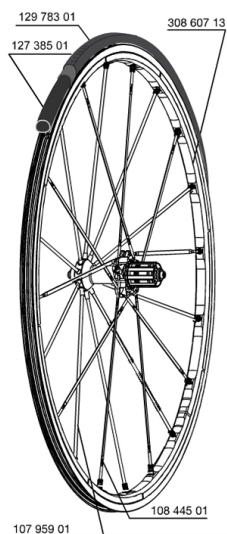

## REFERENZEN RÄDER

127960	R-SYS 012 M10 WTS	127962	R-SYS 012 M10 PR WTS
127961	R-SYS 012 ED11 WTS	127963	R-SYS 012 ED11 PR WTS

### RIMS

&NBSP;:

99685401	R-SYS PREMIUM REAR AXLE
30860713	REAR RIM R-SYS 12

### SPOKES

10844501	10 RED R-SYS 010 ALLOY FW REAR SPOKES 295mm
10795901	10 SILVER R-SYS CARBON REAR SPK.284mm
99693801	2 SILVER TRACOMP RINGS + CLIPS

### MAINTENANCE

12738501	Road Innertube Presta 48mm
----------	----------------------------