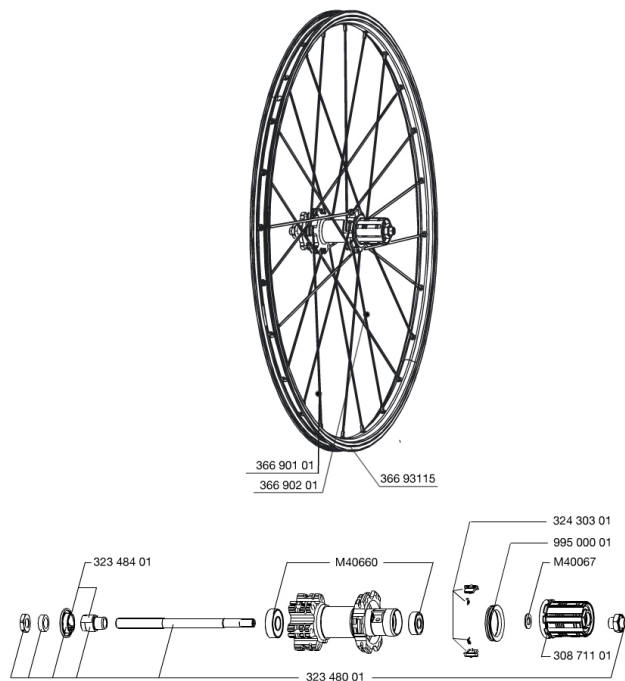

REFERENZEN RÄDER

356073 CROSSONE 650b REAR

RIMS

&NBSP;:

1	36693115	"FRONT/REAR CROSSONE 650b/27,5"" RIM"
---	----------	---------------------------------------

SPOKES

2	36690101	"12 SPOKES FRONT/OPP DRIVE SIDE CROSSONE 650b/27,5"" 278mm"
3	36690201	"12 SPOKES DRIVE SIDE CROSSONE 650b/27,5"" 276mm"

HUB SHELLS

4	N/A	NABENKÖRPER
5	M40660	REAR HUB 608+6001 BEARINGS
6	32348001	DISC REAR AXLE XLAND/XMAX ENDU
7	32348401	EXPANSIBLE BEARINGS SUPPORT
8	99500001	FTSL/FTSX FREEHUB BODY SEAL
9	M40067	10 SPACERS FRW/HUB BODY
10	30871101	FTS-L FREEWHEEL BODY HG11 2013 (8 or 9mm axle compatible)

MAVIC *Crossone 650b*

Specifications

RADGEWICHTE

Radgewicht 1090