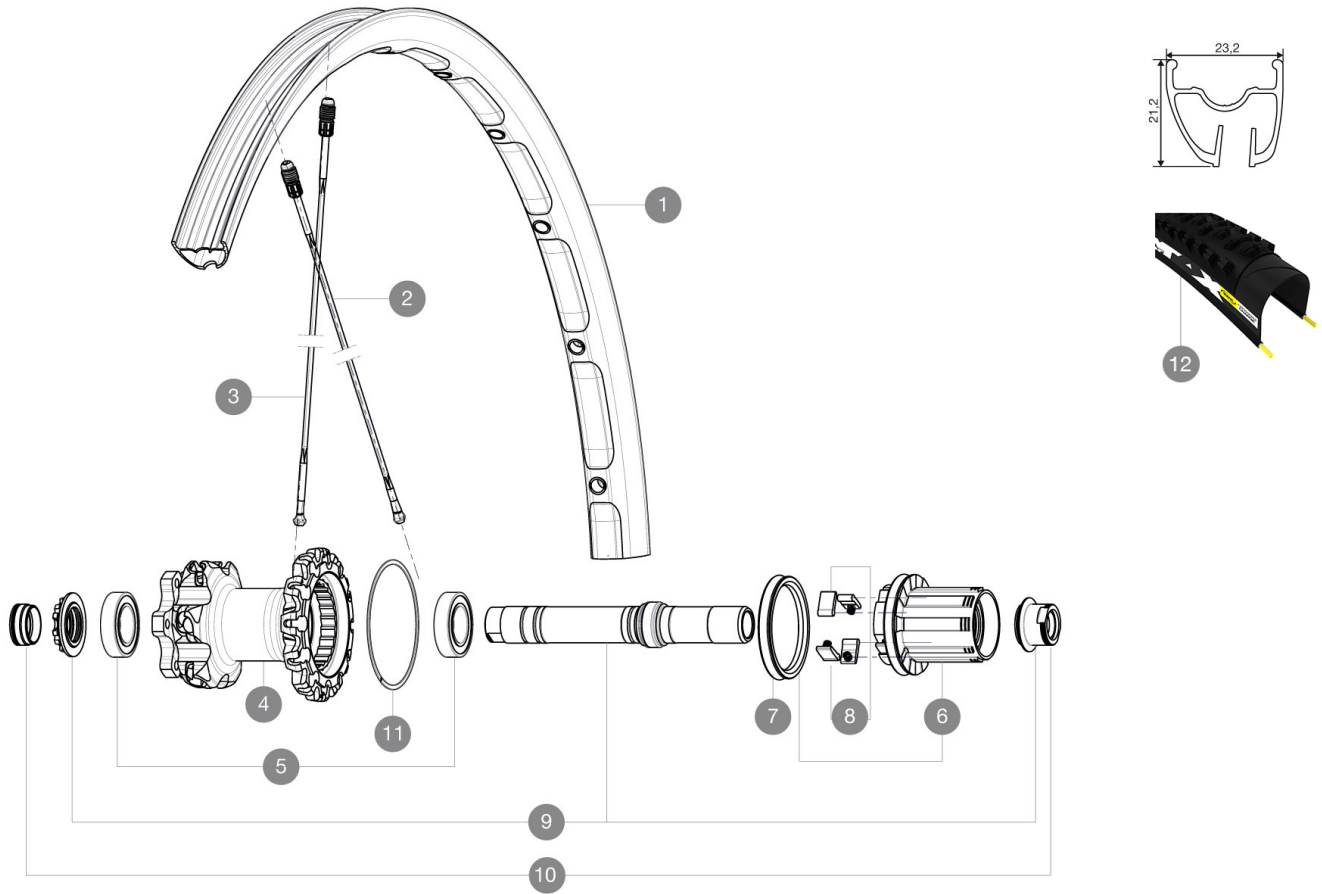

REFERENZEN RÄDER

356088 CROSSMAX ENDURO 650bRR WTS

SPOKES

2	36675101	"10 SPOKES DRIVE SIDE CROSSMAX SLR/ENDURO 650b/27,5"" 251,5m
3	36675001	"10 SPOKES OPP DRIVE SIDE CROSSMAX SLR/ENDURO 650b/27,5"" 28

HUB SHELLS

5	M40076	HUB BEARINGS 17x30x7 6903 x 2
6	35126001	ITS-4 FREEWHEEL BODY + SEAL 2013 (WITHOUT PAWLS)
7	99610701	ITS4 SEAL
8	99610601	ITS4 PAWLS KIT
9	30870401	REAR AXLE KIT ITS4 135mm D6T/DCL 2012
11	30871801	ELASTIC RING 56mm diam.

ADAPTERS

10	30859301	AXLE ADAPTER Rr 12x142/148mm Pro Carb MTB (Grey)
----	----------	--

Crossmax Enduro 650b

Specifications

RADGEWICHTE

Radgewicht