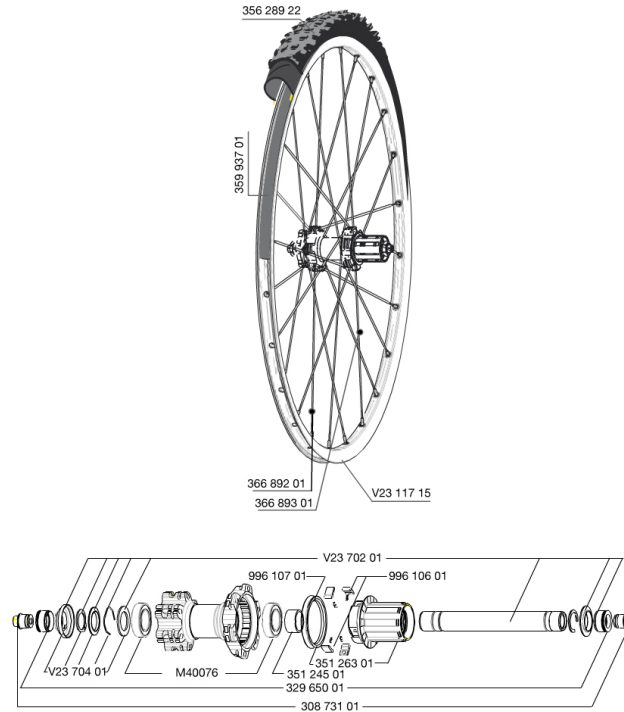

# MAVIC CROSSROC WTS 650b (27,5) Lefty Supermax 2014

REFERENZEN RÄDER

## RIMS

&amp;NBSP;:

35993701	UST RIM STRIP 27.5x19c
V2311715	KIT FRONT/REAR CROSSROC 27,5"

## SPOKES

36689301	"12 SPOKES DRIVE SIDE CROSSROC 650b/27,5"" 275mm"
36689201	"12 SPOKES FRONT/OPP DRIVE SIDE CROSSROC 650b/27,5"" 277mm"

## HUB SHELLS

V2370401	REAR AUTO ADJUST.PLAY KIT 12MM AXLE
35124501	SET OF 3 REAR AXLE/FREEWHEEL BODY SPACERS
99610701	ITS4 SEAL
V2370201	KIT REAR AXLE 12MM CROSSONE/CROSSRIDE/CROSSROC
35126301	TS-2 FREEWHEEL BODY + SEAL 2013 (NO PAWLS) - while stock las
99610601	ITS4 PAWLS KIT
M40076	HUB BEARINGS 17x30x7 6903 x 2