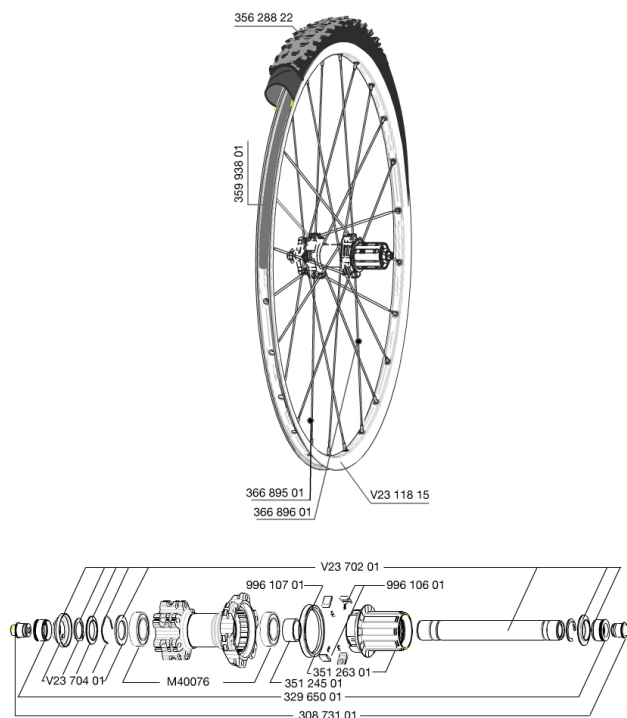

REFERENZEN RÄDER

RIMS

&NBSP;:

V2311815	KIT FRONT/REAR CROSSROC 29"
35993801	UST RIM STRIP 29x19c

SPOKES

36689501	"12 SPOKES FRONT/OPP DRIVE SIDE CROSSROC 29"" 295mm"
36689601	"12 SPOKES DRIVE SIDE CROSSROC 29"" 293mm"

HUB SHELLS

M40076	HUB BEARINGS 17x30x7 6903 x 2
V2370401	REAR AUTO ADJUST.PLAY KIT 12MM AXLE
35124501	SET OF 3 REAR AXLE/FREEWHEEL BODY SPACERS
99610701	ITS4 SEAL
V2370201	KIT REAR AXLE 12MM CROSSONE/CROSSRIDE/CROSSROC
35126301	TS-2 FREEWHEEL BODY + SEAL 2013 (NO PAWLS) - while stock las
99610601	ITS4 PAWLS KIT

TYRES

35628822	Crossroc Roam 29
----------	------------------

ADAPTERS

32965001	ADAPTER Rr 12x142mm Elite/CRide MTB (Rd)
30873101	2 REAR REDUCERS 12/9,5mm 2012 ITS4 HUB

CROSSROC WTS 29 Lefty 2014

2

2014
REAR

Specifications

RADGEWICHTE

Radgewicht