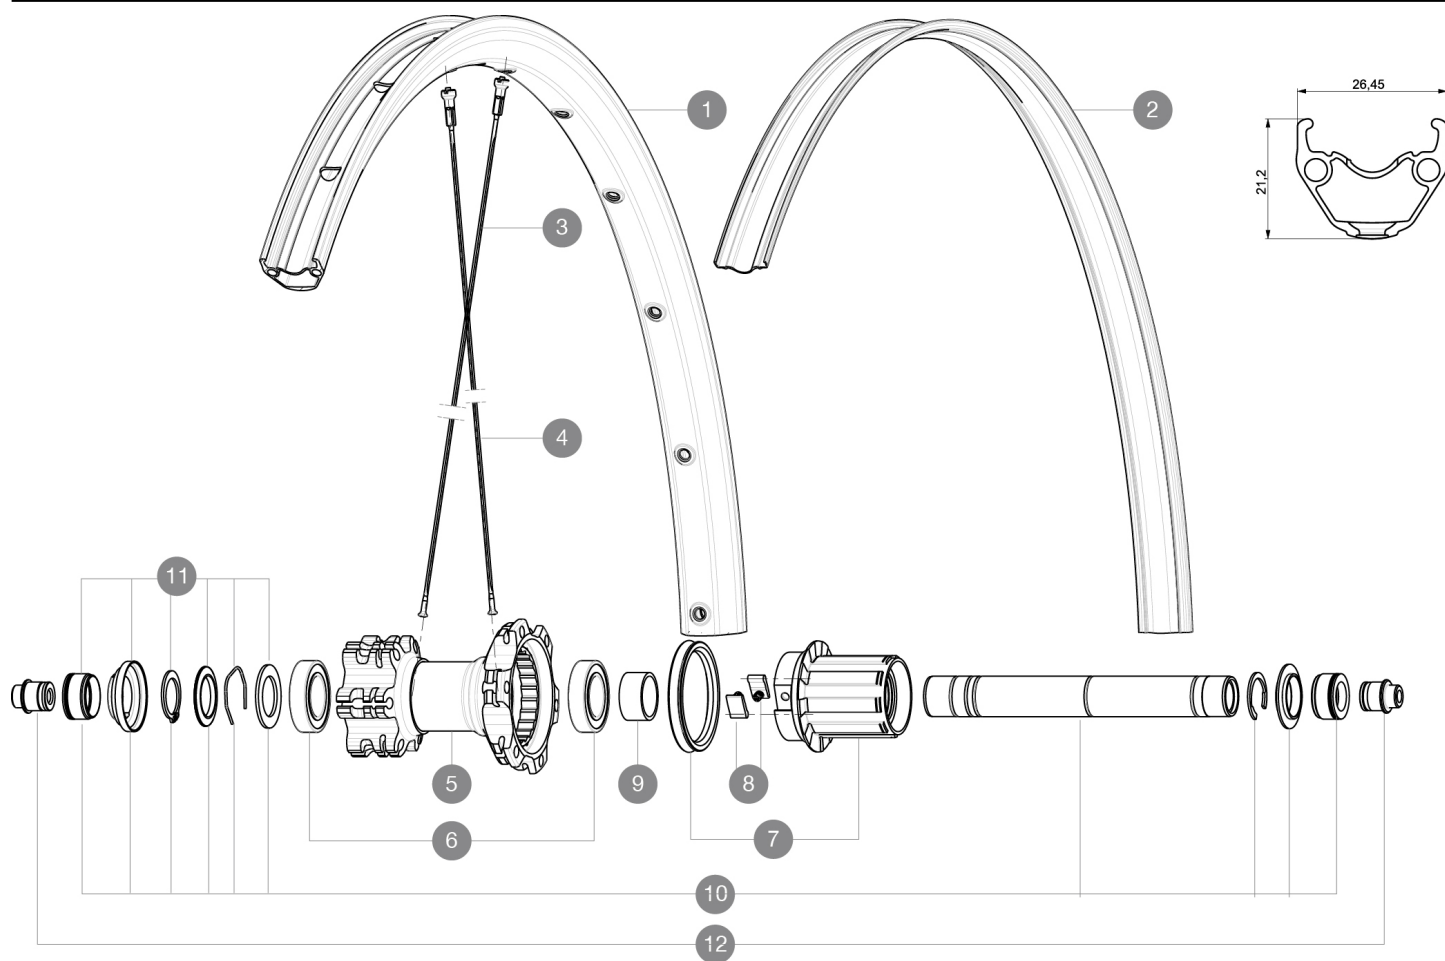

## REFERENZEN RÄDER

R18101 Crossroc XL29 Rr WTS

### RIMS

VENTILLOCH Å (MM): 6,5 :

1	V2311515	KIT FRONT/REAR RIM CROSSROC XL 29"
2	V2190101	UST RIM STRIP 29x21c

### SPOKES

3	36689501	"12 SPOKES FRONT/OPP DRIVE SIDE CROSSROC 29"" 295mm"
4	36689601	"12 SPOKES DRIVE SIDE CROSSROC 29"" 293mm"

### **RADGEWICHTE**

Radgewicht 1060