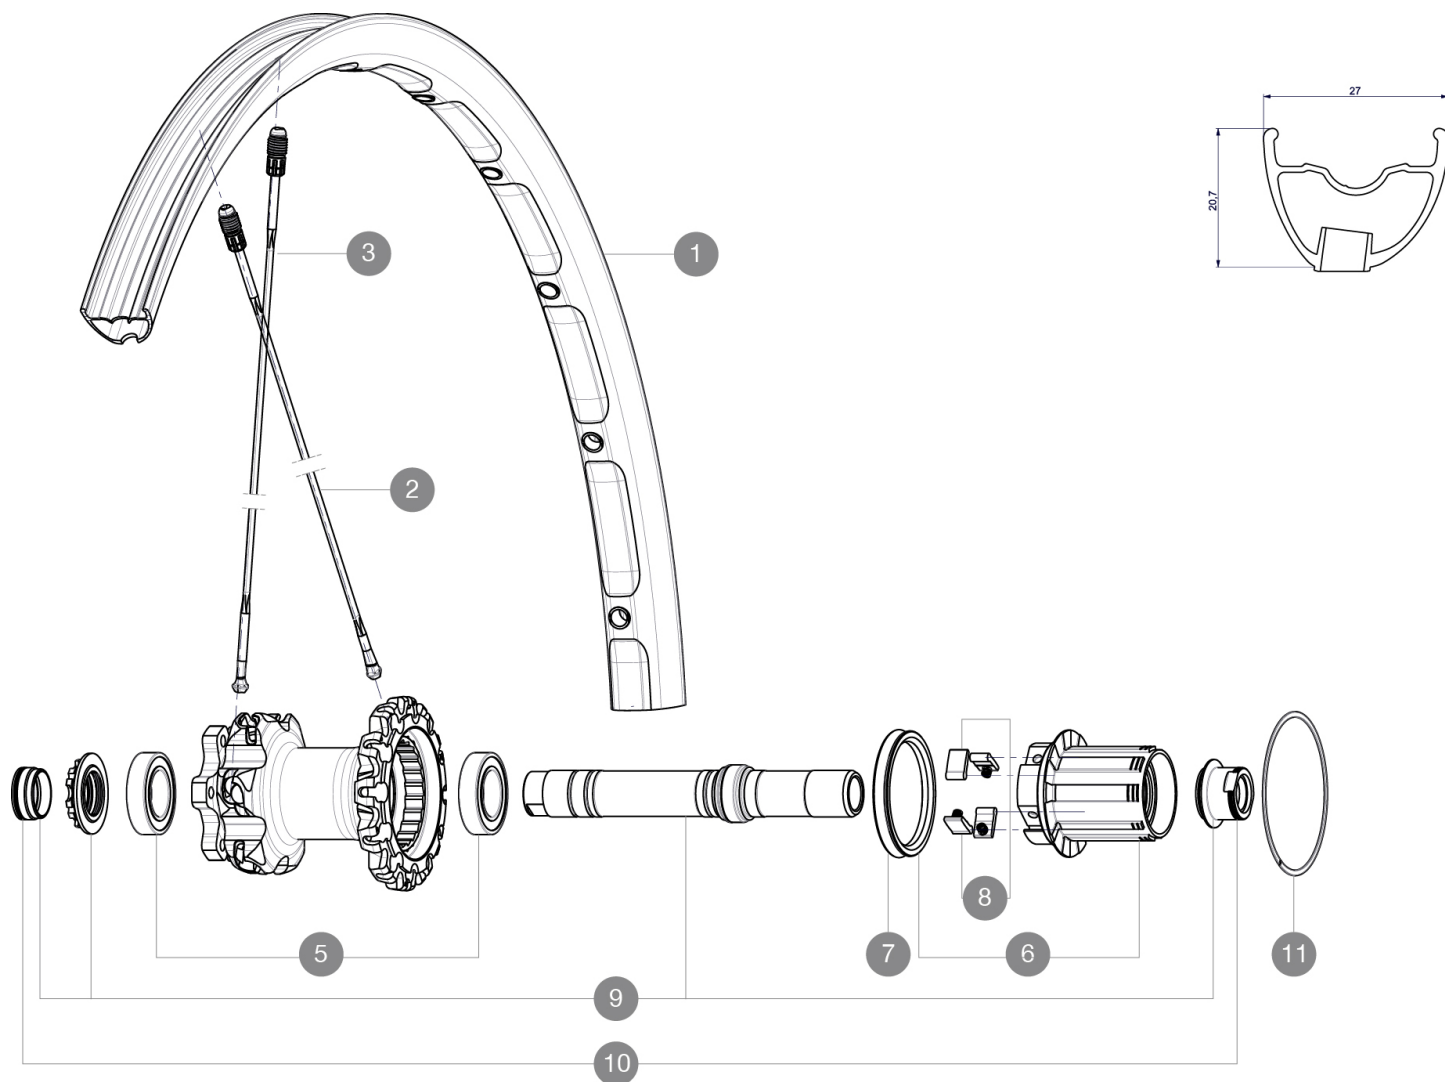

REFERENZEN RÄDER

RIMS

&NBSP;:

1 V2311113 KIT REAR RIM CROSSMAX XL 2015 27,5"

SPOKES

2 36675101 "10 SPOKES DRIVE SIDE CROSSMAX SLR/ENDURO 650b/27,5"" 251,5m
3 36674901 "12 SPOKES FRONT CROSSMAX SLR/ENDURO 650b/27,5"" 274mm"

HUB SHELLS

5 M40076 HUB BEARINGS 17x30x7 6903 x 2
6 35126001 ITS-4 FREEWHEEL BODY + SEAL 2013 (WITHOUT PAWLS)
7 99610701 ITS4 SEAL
8 99610601 ITS4 PAWLS KIT
9 30870401 REAR AXLE KIT ITS4 135mm D6T/DCL 2012
11 30871801 ELASTIC RING 56mm diam.

ADAPTERS

10 30872201 FORK REST ITS-4 135mm REAR AXLE > 2012

MAVIC *Crossmax XL 27.5 NT*

Specifications

RADGEWICHTE

Radgewicht