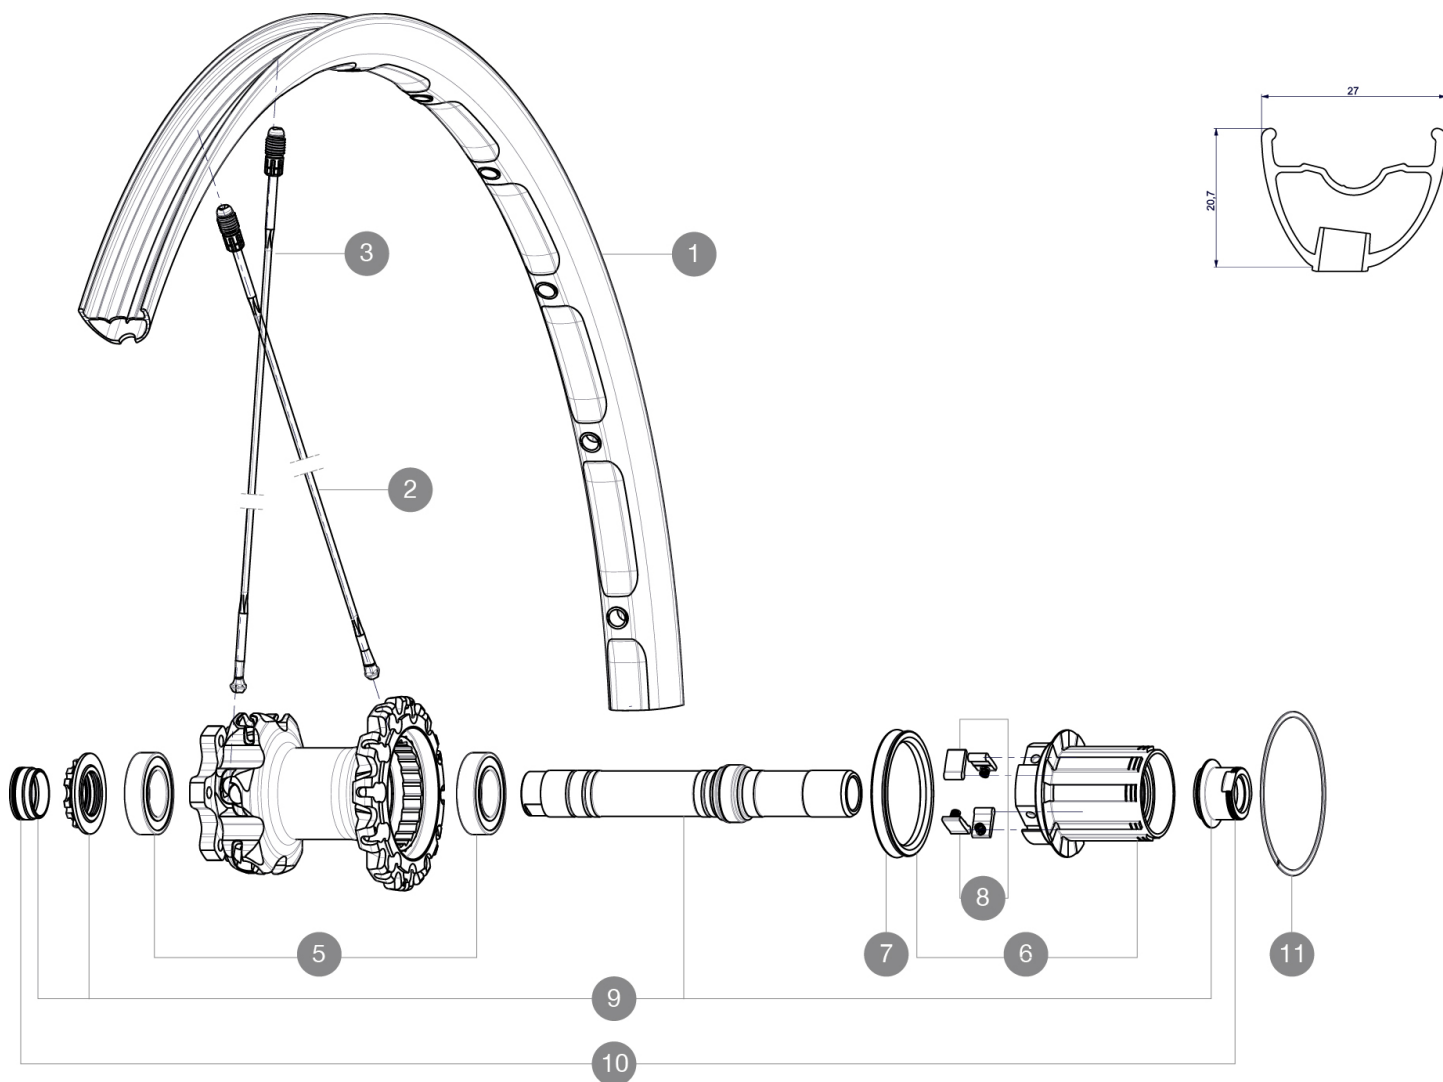

REFERENZEN RÄDER

RIMS

VENTILLOCH \varnothing (MM): 6,5 :

1 V2311013 KIT REAR RIM CROSSMAX XL 2015 26"

SPOKES

2 36647201 10 SPOKES DRIVE SIDE CROSSMAX ENDURO 239mm
3 36646801 12 SPOKES FRONT CROSSMAX ENDURO 261,5mm

HUB SHELLS

5 M40076 HUB BEARINGS 17x30x7 6903 x 2
6 35126001 ITS-4 FREEWHEEL BODY + SEAL 2013 (WITHOUT PAWLS)
7 99610701 ITS4 SEAL
8 99610601 ITS4 PAWLS KIT
9 30870401 REAR AXLE KIT ITS4 135mm D6T/DCL 2012
11 30871801 ELASTIC RING 56mm diam.

ADAPTERS

10 30872201 FORK REST ITS-4 135mm REAR AXLE > 2012

MAVIC *Crossmax XL 26 NT*

2

2015

REAR

Specifications

RADGEWICHTE

Radgewicht