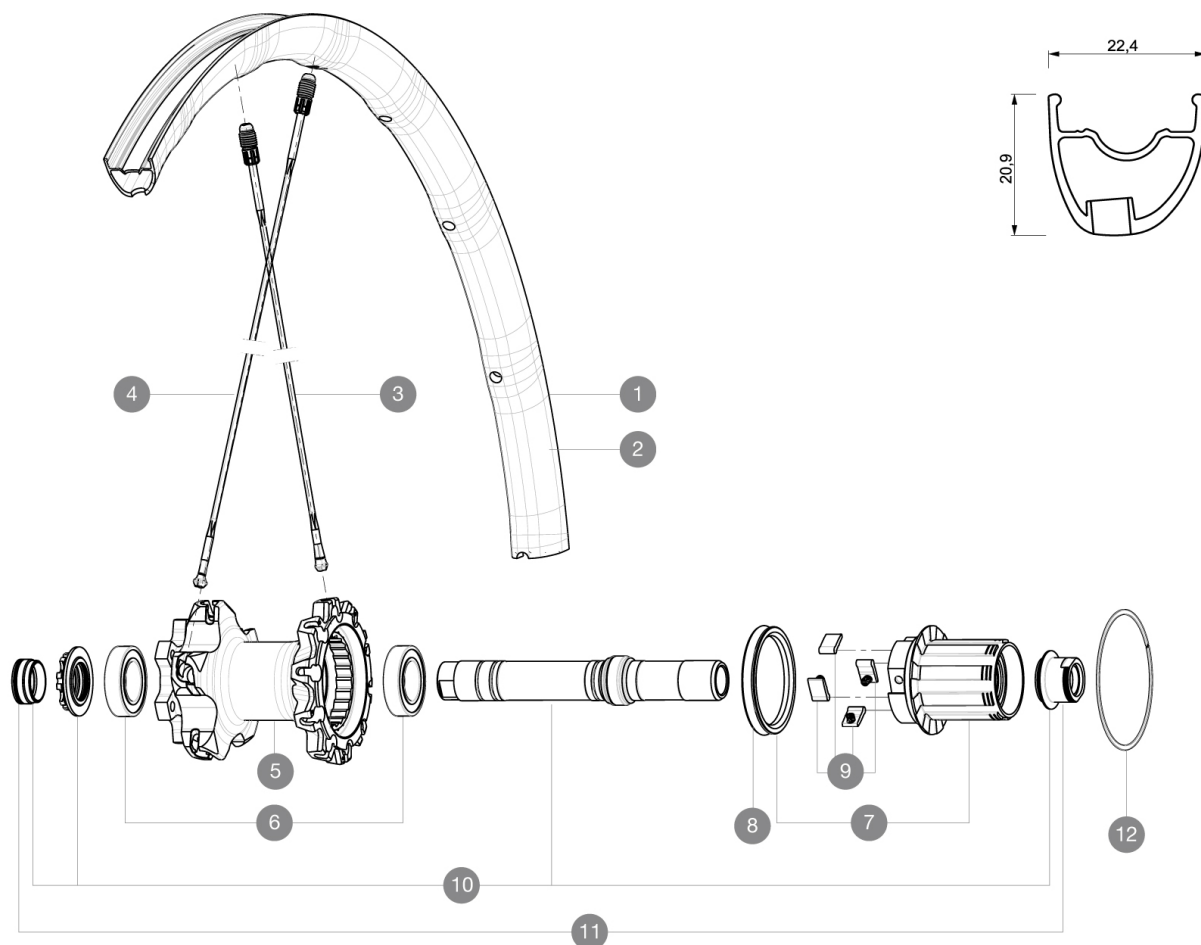

REFERENZEN RÄDER

RIMS

VENTILLOCH \varnothing (MM): 6,5 :

1	V2310613	KIT REAR RIM CROSSMAX SL 2015 29"
2	V2311913	"KIT REAR RIM CROSSMAX SL 29"" OFFSET (SMU CANNONDALE)"

SPOKES

3	35113801	"10 SPOKES M7/7 DRV BLK CROSSMAX SLR 29"" 269,5mm"
4	35113701	"11 SPOKES M7/7 FRT/NDRV BLK CROSSMAX SLR 29"" 299,5mm"

HUB SHELLS

5	N/A	NABENKÖRPER
6	M40076	HUB BEARINGS 17x30x7 6903 x 2
7	35126001	ITS-4 FREEWHEEL BODY + SEAL 2013 (WITHOUT PAWLS)
8	99610701	ITS4 SEAL
9	99610601	ITS4 PAWLS KIT
10	30870401	REAR AXLE KIT ITS4 135mm D6T/DCL 2012
12	30871801	ELASTIC RING 56mm diam.

ADAPTERS

11	30872201	FORK REST ITS-4 135mm REAR AXLE > 2012
----	----------	--

Crossmax SL 29 Supermax

Specifications

RADGEWICHTE

Radgewicht