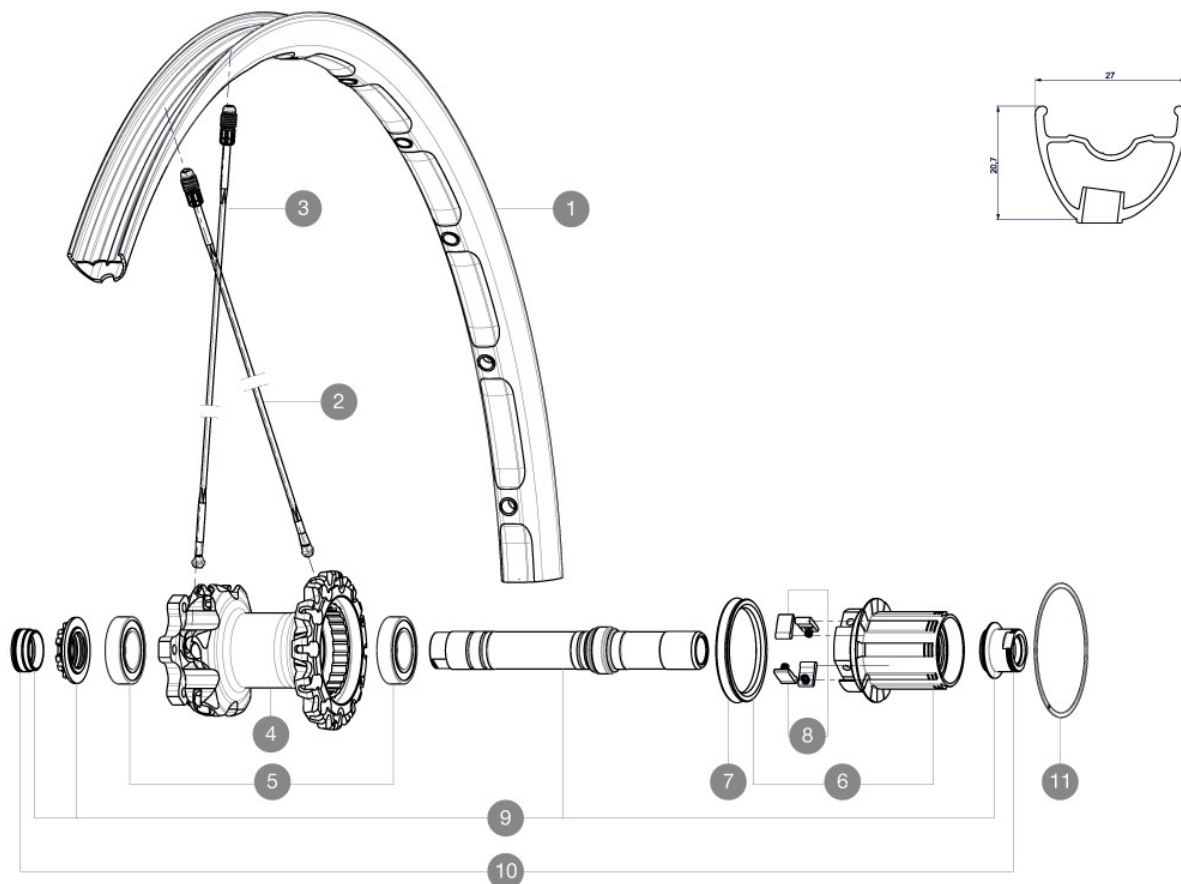

REFERENZEN RÄDER

RIMS

VENTILLOCH Å (MM): 6,5 :

1	V2311213	KIT REAR RIM CROSSMAX XL 2015 29"
---	----------	-----------------------------------

SPOKES

2	35113801	"10 SPOKES M7/7 DRV BLK CROSSMAX SLR 29"" 269,5mm"
3	A7209901	KIT 12 FT/NDS CROSSMAX XL/DEEMAX PRO 19 29" SPK 293mm

HUB SHELLS

4	N/A	NABENKÖRPER
5	M40076	HUB BEARINGS 17x30x7 6903 x 2
6	35126001	ITS-4 FREEWHEEL BODY + SEAL 2013 (WITHOUT PAWLS)
7	99610701	ITS4 SEAL
8	99610601	ITS4 PAWLS KIT
9	30870401	REAR AXLE KIT ITS4 135mm D6T/DCL 2012
11	30871801	ELASTIC RING 56mm diam.

ADAPTERS

10	30872201	FORK REST ITS-4 135mm REAR AXLE > 2012
----	----------	--

Crossmax XL 29 Supermax

Specifications

RADGEWICHTE

Radgewicht