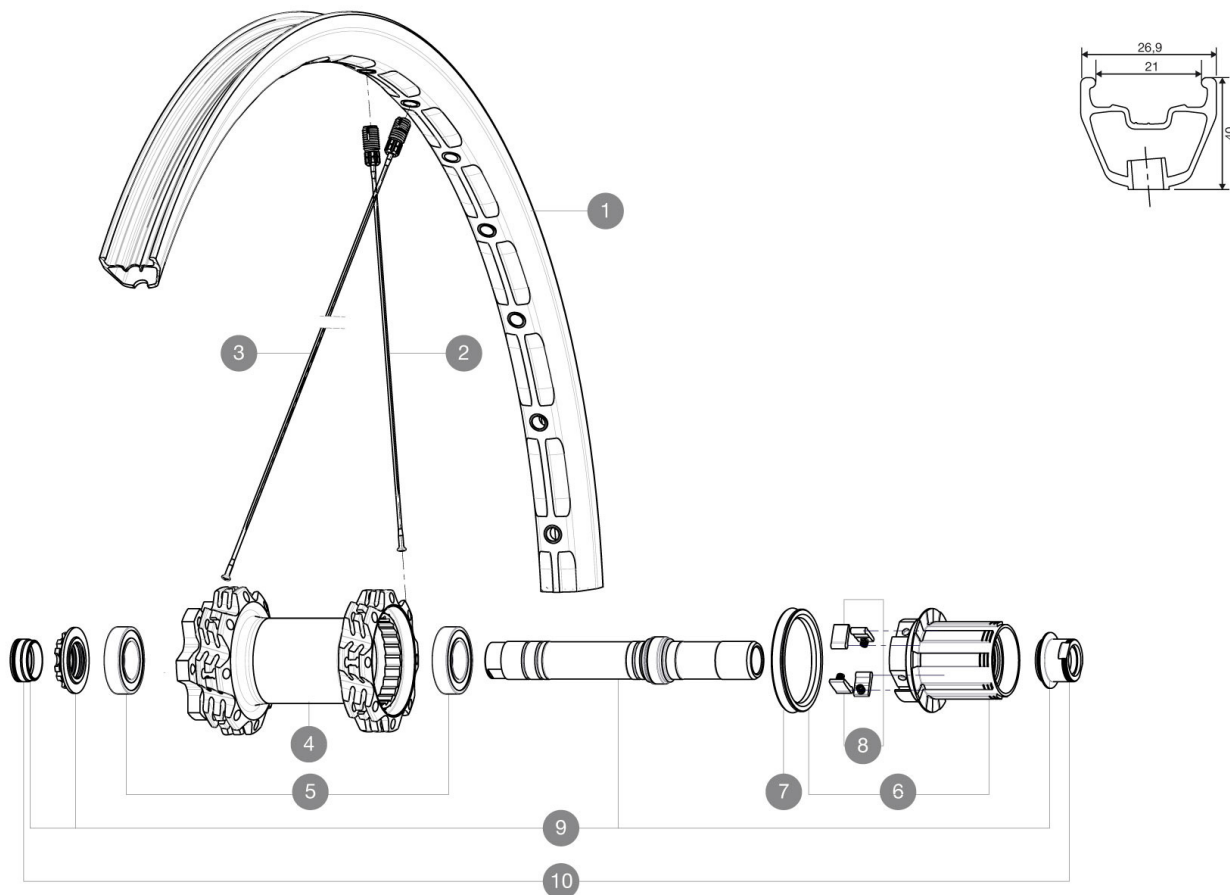

## REFERENZEN RÄDER

R67301 DeemaxUlti27.5Rr12x150

R67401 DxUlti27.5Rr12x150XX1 YE

### RIMS

VENTILLOCH Å (MM): 6,5 :

1	V2312313	REAR RIM DEEMAX ULTIMATE 27,5"
---	----------	--------------------------------

### SPOKES

2	V2380601	16 DRIVE SIDE SPOKES DEEMAX 27,5" 278,5MM
3	V2380701	16 OPPOSITE DRIVE SIDE SPOKES DEEMAX 27,5" 280,5MM

### ADAPTERS

10	30872201	FORK REST ITS-4 135mm REAR AXLE > 2012
----	----------	--