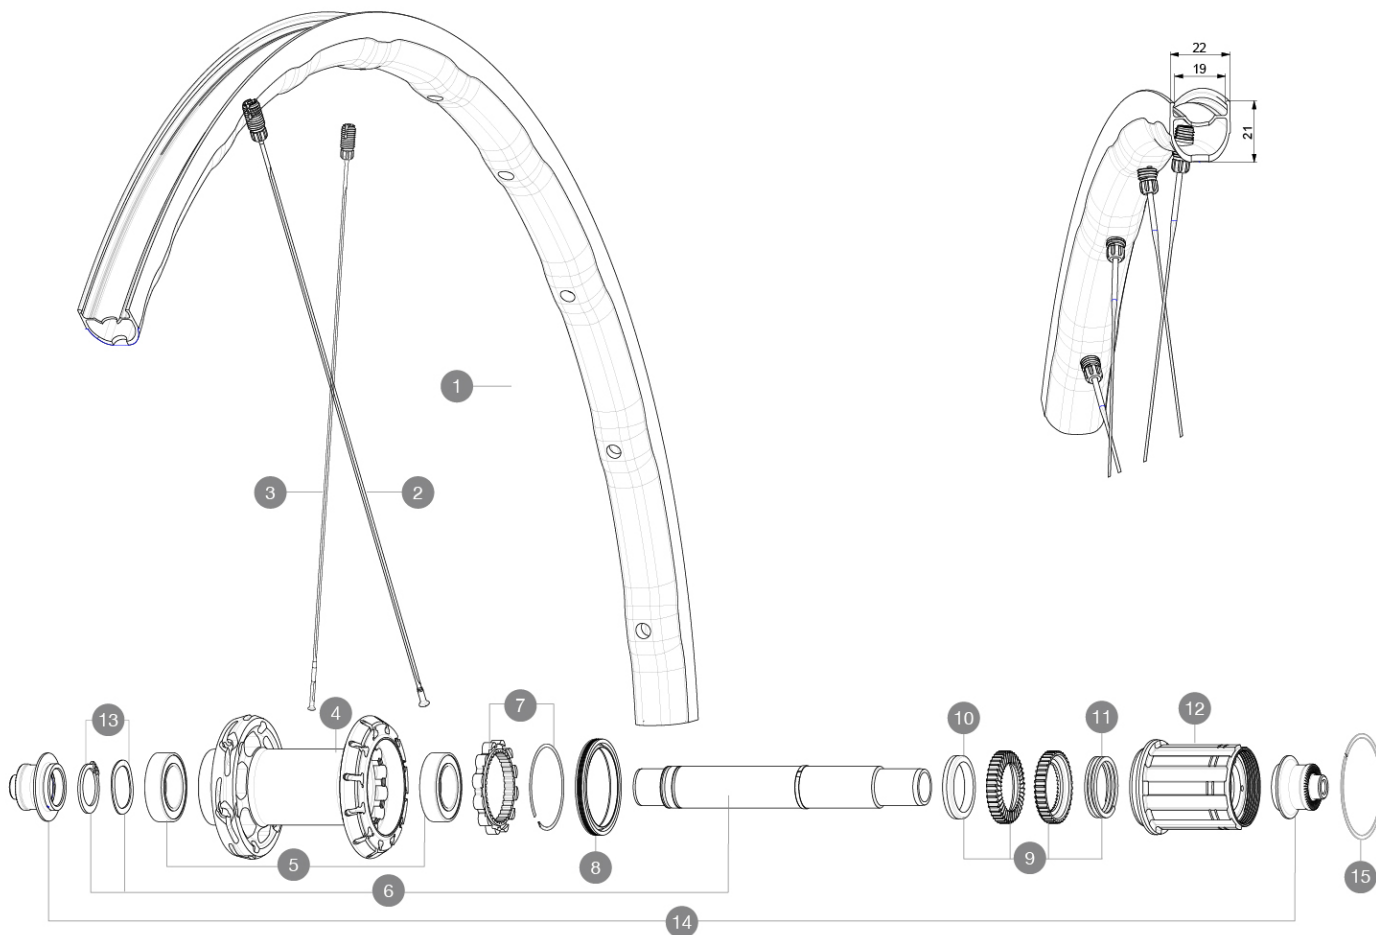

ASTM CATEGORY 2 : road and offroad with jumps less than 15cm
Mindestgröße des Reifens: Breite 23mm - max. Druck 6.75Bar/97PSI
For a longer longevity of the wheel, Mavic recommends that the total weight supported by the wheels doesn't exceed 120kg, bike included
Recommended tyre sizes: 25 to 32 mm
Max. Pressure: see indication on wheel and tyre. If they differ, use the lowest of the 2
Maximum tyre pressure: 6.75bar/97PSI with a 23mm tyre - 3.8bar/55PSI with a 62mm tyre
Maximale Reifengröße: Breite 62mm - max. Druck 3.8Bar/55PSI

REFERENZEN RÄDER

R36781 KSYRIUM SL RB 700 QR M11

RIMS

&NBSP;:

1 V4094013 Kit Rear rim Ksyrium SL RB

SPOKES

2 V4164201 Kit 12 rear Ksyrium SL DS butted spoke 278mm M7/7
3 V4164101 Kit 12 rear Ksyrium SL NDS butted aero spoke 297mm M7/7

HUB SHELLS

4 N/A NABENKÖRPER
5 V2560401 KIT ID360 2 BEARINGS 17x28x7 + CIRCLIP + WAVED WASHER (QRM A)
6 V2252801 KIT ID360 UB REAR WHEEL AXLE WITH CIRCLIP/WAVE WASHER
7 V2252701 KIT ID360 INSERT SHAPED EAR LOBE > 2017
8 V00063631 Kit ID360 seal version 2 (larger)
9 V2251701 ID360 2 RATCHETS + SPRING + GREASE
10 V2500501 Kit 3 ID360 pad for noise reduction
11 V2251801 KIT 3 ID360 ROAD SPRINGS
12 V3430101 HG11 Freewheel Body ID360
13 V2560501 KIT ADJUST. SYSTEM QRM AUTO ID360 for 17x28x7 bearing

15 V2252201 KIT 2 REAR HUB RETENTION RINGS 48mm

ADAPTERS

14 V2253101 KIT REAR AXLE ADAPTOR QUICK RELEASE ID360