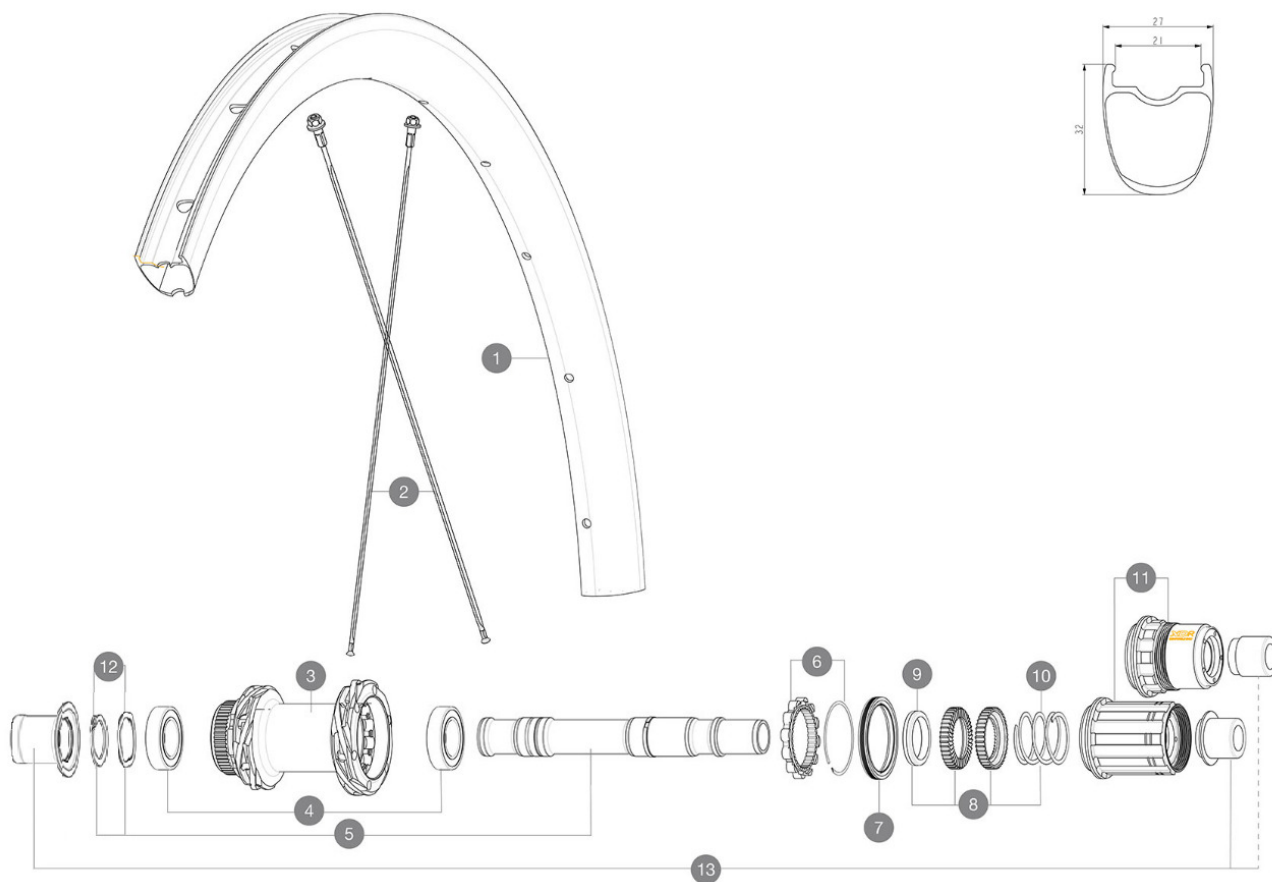

## REFERENZEN RÄDER

R36771 Cosmic SLS 32 DCL Rr

R39081 Cosmic SLS 32 DCL Rr XDR

### RIMS

&NBSP;:

1	V4093215	Kit Front/Rear rim Cosmic SL 32 Disc while stock lasts
	V2620101	UST RIM TAPE 25mm (for 21-24mm wide rim)

### HUB SHELLS

3	N/A	NABENKÖRPER
3	N/A	NABENKÖRPER
4	M40076	HUB BEARINGS 17x30x7 6903 x 2
5	V2373401	KIT ID360 135/142 DCL L1 AXLE WITH CLIP
6	V2252701	KIT ID360 INSERT SHAPED EAR LOBE > 2017
7	V00063631	Kit ID360 seal version 2 (larger)
8	V2251701	ID360 2 RATCHETS + SPRING + GREASE
9	V2500501	Kit 3 ID360 pad for noise reduction
10	V2251801	KIT 3 ID360 ROAD SPRINGS
11	V3430101	HG11 Freewheel Body ID360
11	V2580101	FREEHUB BODY XD Road ID360
12	V2373001	KIT ADJUST. SYSTEM QRM AUTO ID360 for 17x30x7 bearing

### ADAPTERS

13	V2510701	ID360 EVO REAR AXLE ADAPTERS 12x142mm DCL & D6T
----	----------	---