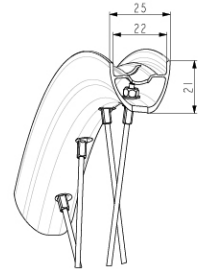

# MAVIC ALLROAD S DISC EBM

1  
2021  
REAR

Recommended tyre sizes: 28 to 64 mm (1.1" to 2.5")

### RIMS

&NBSP;:

- |   |          |   |
|---|----------|---|
| 1 | V4092313 | Kit Rear rim EBM Allroad S White Stocks lasts |
|   | V2620101 | UST RIM TAPE 25mm (for 21-24mm wide rim)      |

## **Specifications**

RADGEWICHTE