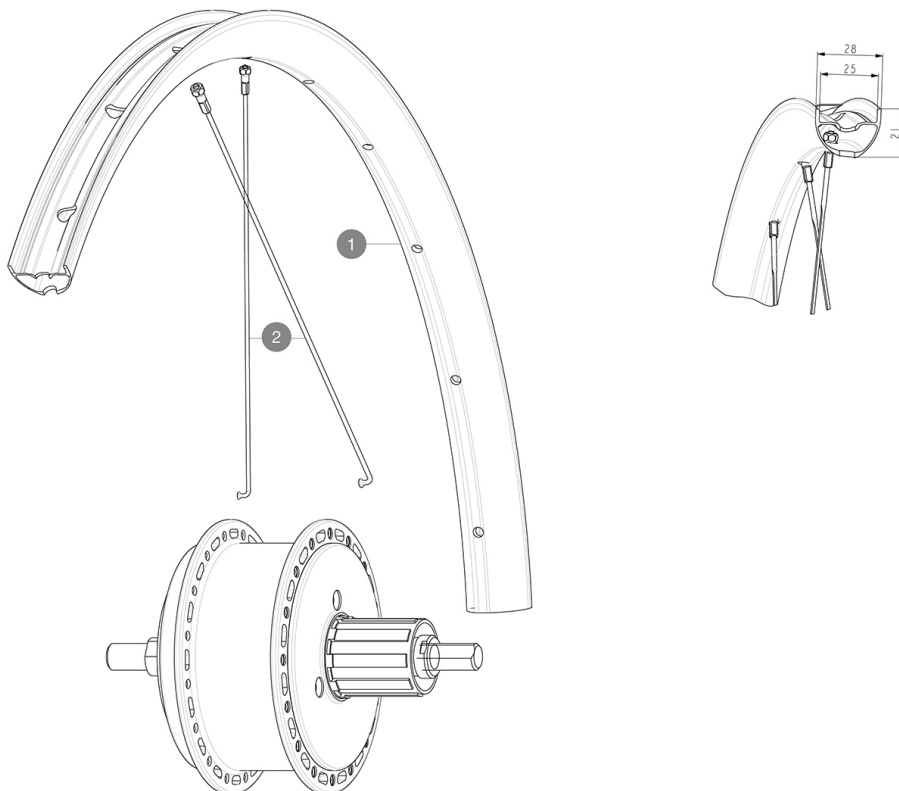

REFERENZEN RÄDER

R41711 ALLROAD EBM KHM 650B M11

RIMS

&NBSP;;

1	V4095213	Kit Rear rim EBM Allroad 650B
	V2700101	UST Tape 28mm for 25 to 27mm wide rims

SPOKES

2	V4165101	Kit 16 Rear Allroad 650B Jbent Spoke 235 EBM + black nipple
---	----------	---

MAVIC **ALLROAD 650B MAHLE****GELIEFERT MIT**

Tubeless-Felgenband	
Tubeless-Felgenband	
Tubeless-Felgenband	
Tubeless-Felgenband	

Specifications**RADGEWICHTE**