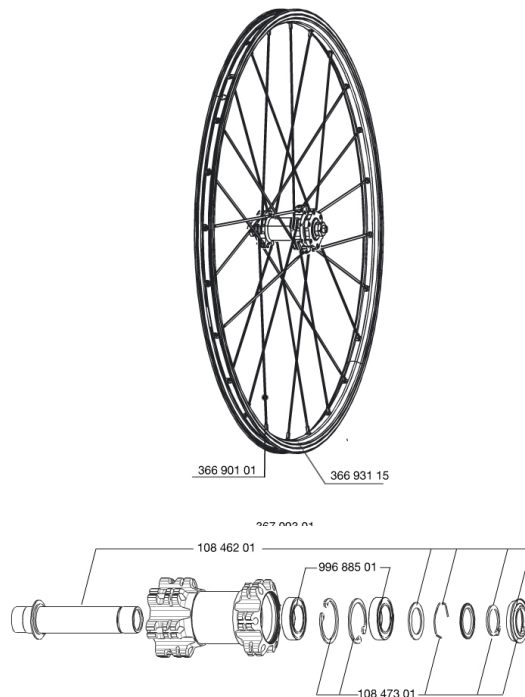

MAVIC Crossone 650b 15mm

1
2014
FRONT

RÉFÉRENCES ROUES

356632 CROSSONE 650b 15mm FRT

356641 CROSSONE 650b 15mm PR

JANTES

1	36693115	"FRONT/REAR CROSSONE 650b/27,5" RIM"
---	----------	--------------------------------------

RAYONS

2	36690101	"12 SPOKES FRONT/OPP DRIVE SIDE CROSSONE 650b/27,5" 278mm"
---	----------	--

MOYEUR

3	N/A	CORPS DE MOYEU
4	99688501	KIT ROULEMENT MOYEU 9/15 D6T
5	V2371101	KIT FRONT QRM AXLE 100mm/BOOST 110mm
5	V2370101	KIT FRONT AXLE 15MM CROSSONE/-RIDE/-ROC - while stock last
6	V2370301	FRONT AUTO ADJUST.PLAY KIT 15MM AXLE

MAVIC *Crossone 650b 15mm***Spécifications**

POIDS ROUES

Poids roue