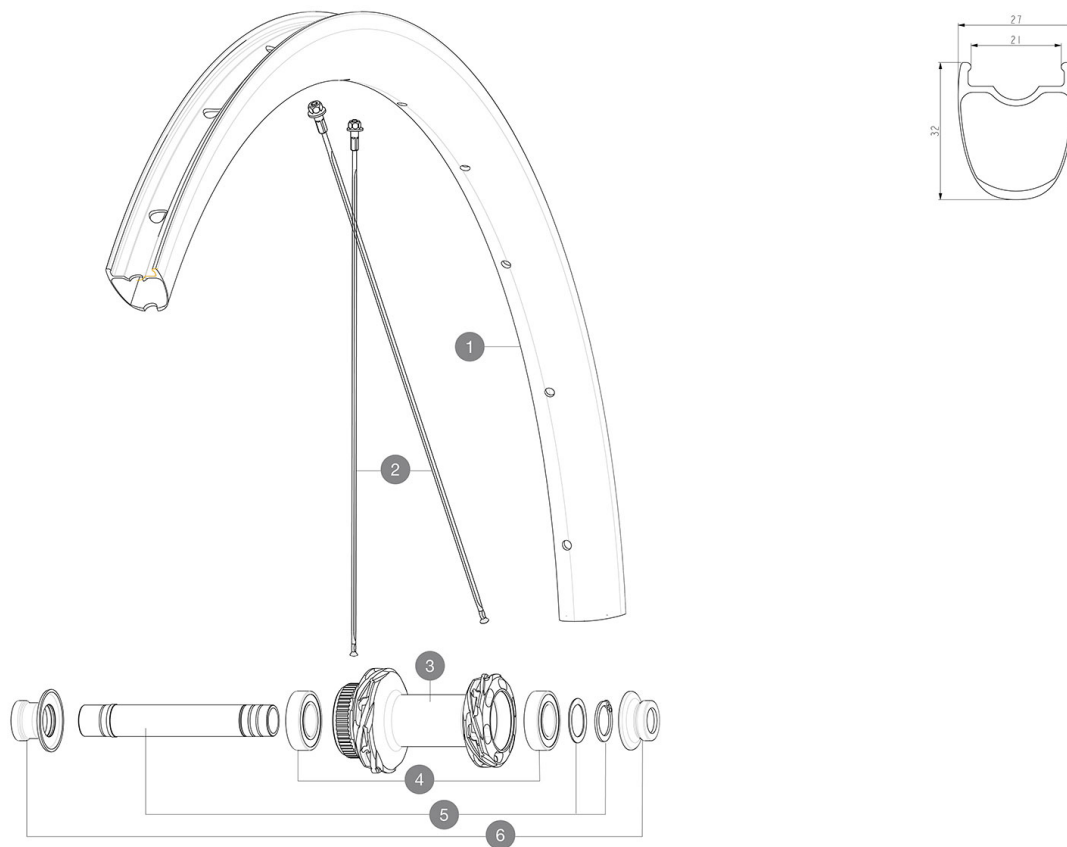

RÉFÉRENCES ROUES

F90241 Cosmic SLS 32 DCL Ft

JANTES

 :

1	V4093215	Kit Front/Rear rim Cosmic SL 32 Disc while stock lasts
	V2620101	UST RIM TAPE 25mm (for 21-24mm wide rim)

RAYONS

2	V4163101	Kit 12 Front/Rear Cosmic SLS 32 Disc aero stainless spoke 28
---	----------	--

MOYEUX

3	N/A	CORPS DE MOYEU
3	N/A	CORPS DE MOYEU
4	M40129	KIT 2 BEARINGS 6902 15x28x7
5	V2373301	KIT QRM AUTO FRONT AXLE 12mm > 2019

ADAPTATEURS

6	V2374701	KIT FRONT ROAD FORK REST 12mm FOR J BENT DISC HUB
---	----------	---

MAVIC *Cosmic SLS 32 Disc*

Spécifications
POIDS ROUES