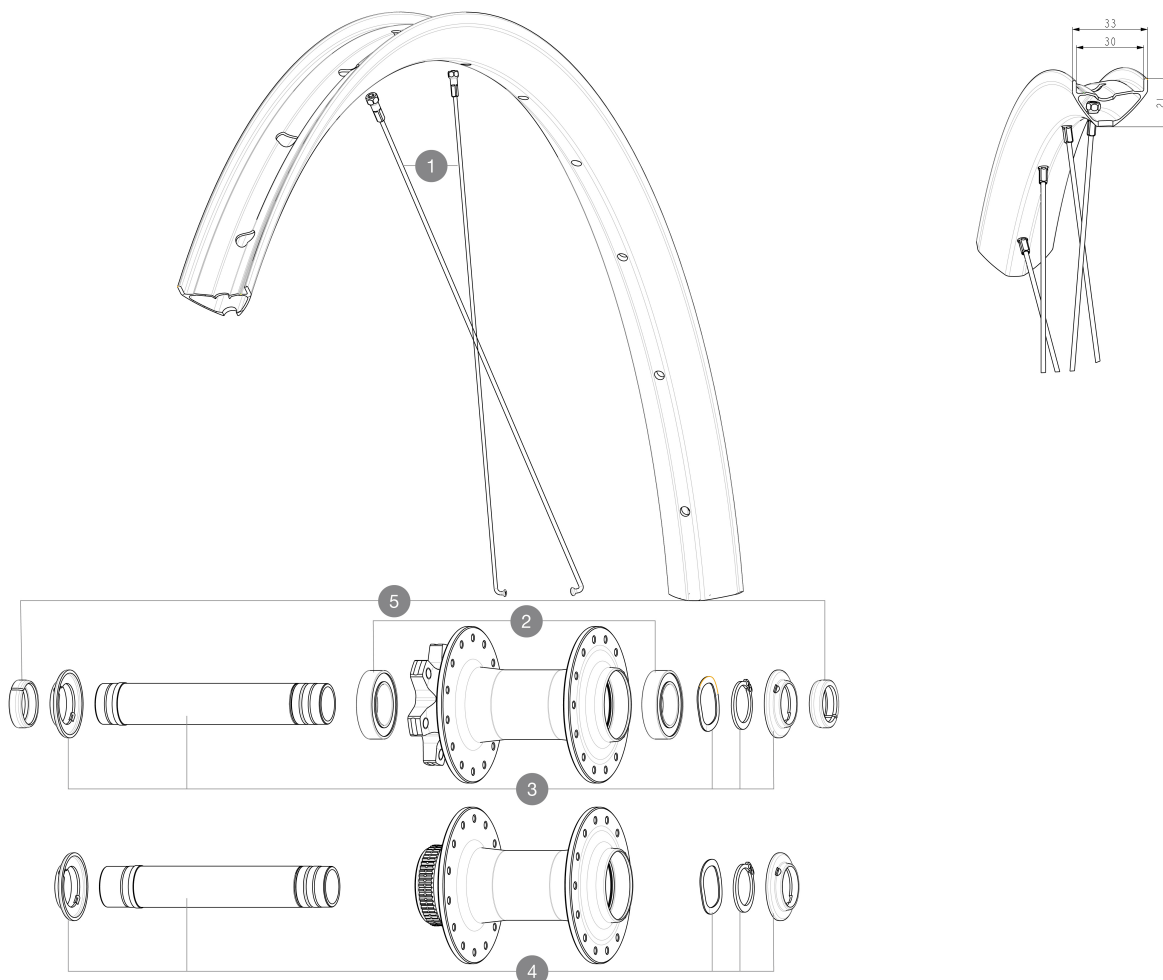

MAVIC **CROSSRIDE 1 29 30MM**

ASTM CATEGORY 3 : CROSS COUNTRY

For a longer longevity of the wheel, Mavic recommends that the total weight supported by the wheels doesn't exceed 150kg, bike included

Minimum tyre size: width 52mm - pressure max. 2.35Bar/34PSI

Maximum tyre size: width 125mm - pressure max. 1.25Bar/18PSI

REFERENCES WHEELS

SPOKES

1	V00062331	Kit 14 ft/rr Jbent bk rd spk 298 29''+np

HUB SHELLS

2	V2500901	KIT BEARINGS 18x30x7 + WAVED WASHER + CLIP
3	V2372401	KIT 110mm AXLE QRM AUTO MTB > 2019
4	V2375601	Kit 110mm axle QRM auto MTB from 2019 DCL

OPTIONS

V2374401	TORQUE CAPS 15*31 Adapter MTB QRM Auto > 2019 Frt HUB

ADAPTERS

5	V2372501	15mm MTB Axle Cap QRM Auto From 2019
	99694101	ADAPTER Ft 15 to 9mm QR