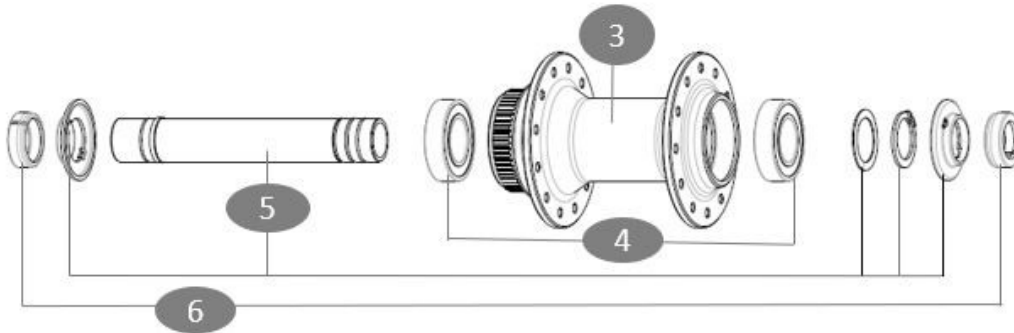

**MAVIC** **COSMIC S 42 DISC****REFERENCES WHEELS**

ASTM CATEGORY 2 : road and offroad with jumps less than 15cm

For a longer longevity of the wheel, Mavic recommends that the total weight supported by the wheels doesn't exceed 120kg, bike included

**RIMS**

&amp;NBSP;:

|   |           |                                          |
|---|-----------|------------------------------------------|
| 1 | V00106031 | KIT FT/RR RIM COSMIC S42 DISC            |
|   | V2620101  | UST RIM TAPE 25mm (for 21-24mm wide rim) |

**SPOKES**

|   |           |                                |
|---|-----------|--------------------------------|
| 2 | V00106131 | KIT 12FT/RR COSMIC S42 SPK 273 |
|---|-----------|--------------------------------|