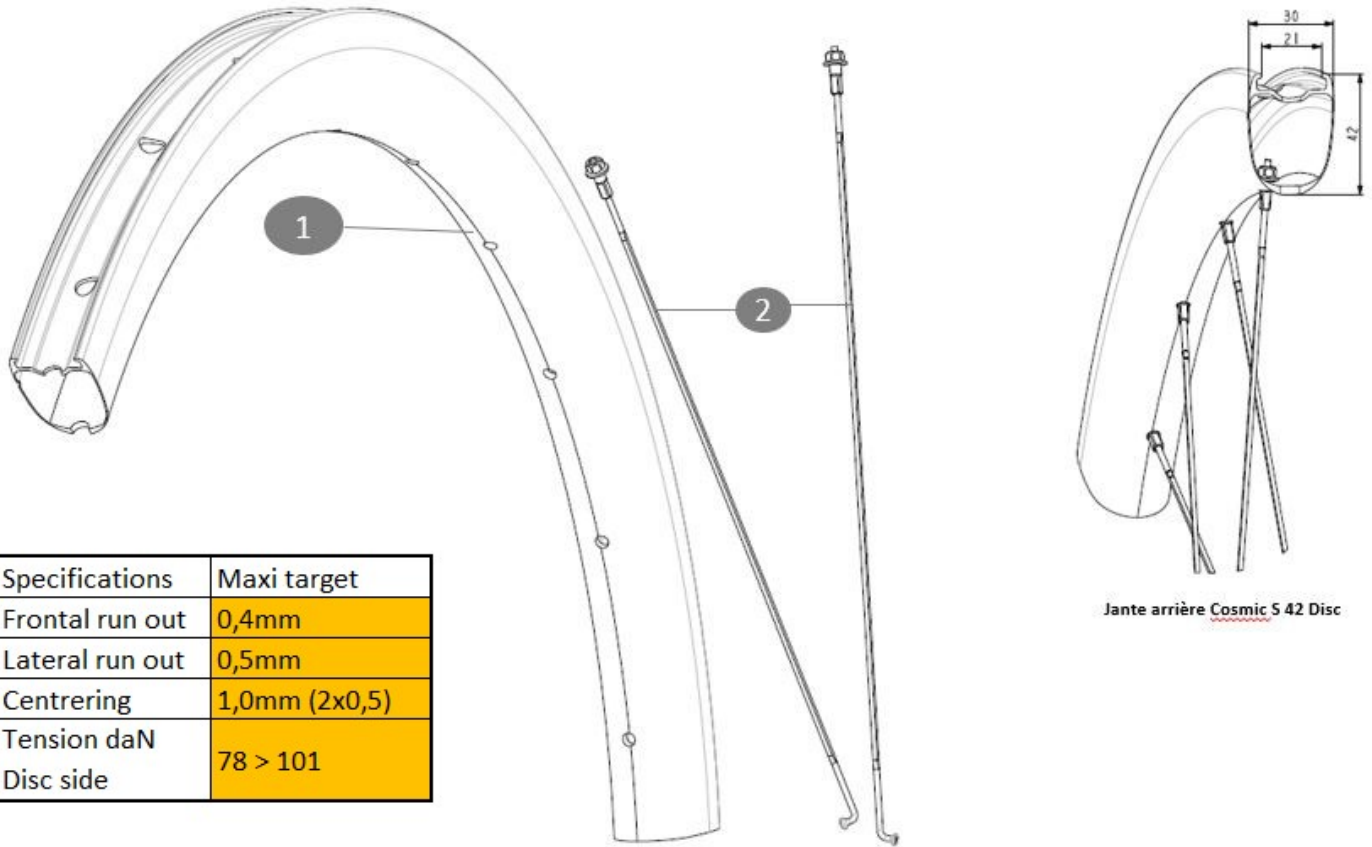

**MAVIC** **COSMIC S 42 DISC****REFERENCES WHEELS**

ASTM CATEGORY 2 : road and offroad with jumps less than 15cm

For a longer longevity of the wheel, Mavic recommends that the total weight supported by the wheels doesn't exceed 120kg, bike included

**RIMS**

&amp;NBSP;:

|   |           |                                          |
|---|-----------|------------------------------------------|
| 1 | V00106031 | KIT FT/RR RIM COSMIC S42 DISC            |
|   | V2620101  | UST RIM TAPE 25mm (for 21-24mm wide rim) |

**SPOKES**

|   |           |                                |
|---|-----------|--------------------------------|
| 2 | V00106131 | KIT 12FT/RR COSMIC S42 SPK 273 |
|---|-----------|--------------------------------|